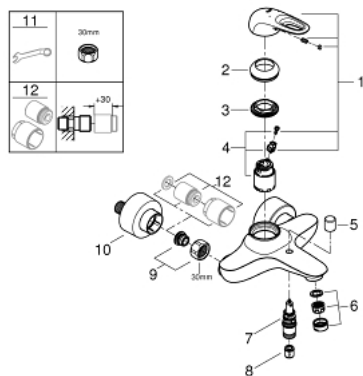

33 591 LS3 EUROSTYLE SINGLE-LEVER BATH MIXER 1/2"

PRODUCT DESCRIPTION

- Colour: moon white/chrome
- wall mounted
- loop metal lever
- GROHE SilkMove 35 mm ceramic cartridge
- with temperature limiter
- GROHE LongLife finish
- adjustable flow rate limiter
- automatic diverter: bath/shower
- mousseur
- shower outlet 1/2" with integrated non-return valve
- covered S-unions
- metal wall escutcheons
- protected against backflow
- GROHE LongLife finish

33 591 LS3 EUROSTYLE SINGLE-LEVER BATH MIXER 1/2"

SPARE PARTS, 1月 2015 – now

- 1: Lever (Spare part-nr. 46940LS0)
- 2: Cap (Spare part-nr. 46436000)
- 3: Screw coupling (Spare part-nr. 46460000)
- 4: Cartridge (Spare part-nr. 46374000)
- 5: Diverter knob (Spare part-nr. 64309000)
- 6: Mousseur (Spare part-nr. 13935000)
- 6.1: Strainer (Spare part-nr. 45220000)
- 7: Diverter (Spare part-nr. 65655000)
- 8: Non-return valve (Spare part-nr. 48276000)
- 9: Screw connection 1/2" (Spare part-nr. 45044000)
- 10: S-union (Spare part-nr. 12693LS0)
- 11: Special spanner (Spare part-nr. 19377000)*
- 12: Extension set, 30 mm (Spare part-nr. 46238000)*