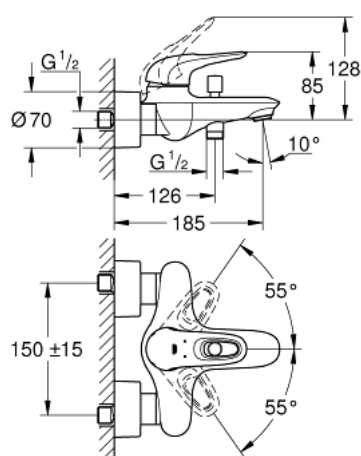

33 591 LS3 EUROSTYLE SINGLE-LEVER BATH MIXER 1/2"

PRODUCT DESCRIPTION

- Colour: moon white/chrome
- wall mounted
- loop metal lever
- GROHE SilkMove 35 mm ceramic cartridge
- with temperature limiter
- GROHE LongLife finish
- adjustable flow rate limiter
- automatic diverter: bath/shower
- mousseur
- shower outlet 1/2" with integrated non-return valve
- covered S-unions
- metal wall escutcheons
- protected against backflow
- GROHE LongLife finish

33 591 LS3 EUROSTYLE SINGLE-LEVER BATH MIXER 1/2"

SPARE PARTS, 1月 2015 – now

- 1: Lever (Spare part-nr. 46940LS0)
- 2: Cap (Spare part-nr. 46436000)
- 3: Screw coupling (Spare part-nr. 46460000)
- 4: Cartridge (Spare part-nr. 46374000)
- 5: Diverter knob (Spare part-nr. 64309000)
- 6: Mousseur (Spare part-nr. 13935000)
- 6.1: Strainer (Spare part-nr. 45220000)
- 7: Diverter (Spare part-nr. 65655000)
- 8: Non-return valve (Spare part-nr. 48276000)
- 9: Screw connection 1/2" (Spare part-nr. 45044000)
- 10: S-union (Spare part-nr. 12693LS0)
- 11: Special spanner (Spare part-nr. 19377000)*
- 12: Extension set, 30 mm (Spare part-nr. 46238000)*