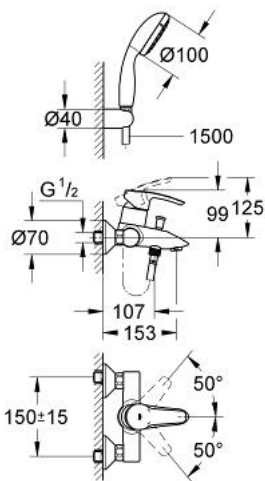

33 592 001 EUROSTYLE SINGLE-LEVER BATH/SHOWER MIXER

PRODUCT DESCRIPTION

- Colour: chrome
- wall mounted
- metal lever
- GROHE SilkMove 46 mm ceramic cartridge
- GROHE LongLife finish
- adjustable flow rate limiter
- automatic diverter: bath/shower
- mousseur
- integrated non-return valve in shower outlet 1/2"
- S-unions
- metal wall escutcheons
- Protected against backflow
- optional temperature limiter ref. no. 46 375
- noise classification 1 in accordance with DIN4109
- with shower set:
 - consists of:
 - hand shower Tempesta 100, 2 sprays, 9.5 l/min (26 161 000)
 - wall shower holder 28 605
 - Relaxaflex-hose 1500 mm 28 151

33 592 001 EUROSTYLE SINGLE-LEVER BATH/SHOWER MIXER

SPARE PARTS, August 2009 – now

- 1: Lever (Spare part-nr. 46577000)
 - 2: Shield (Spare part-nr. 46578000)
 - 3: Cartridge (Spare part-nr. 46048000)
 - 4: Diverter knob (Spare part-nr. 65648000)
 - 5: Diverter (Spare part-nr. 65655000)
 - 6: Non-return valve (Spare part-nr. 08565000)
 - 7: Mousseur (Spare part-nr. 13952000)
 - 8: Screw joint (Spare part-nr. 45044000)
 - 9: S-union (Spare part-nr. 12075000)
 - 9.1: Ball seal dia. 9x6.8 mm (Spare part-nr. 0138600M)
 - 9.2: Escutcheon (Spare part-nr. 0221000M)
 - 10: Dirt strainer (Spare part-nr. 0700200M)
 - 11: Temperature limiter (Spare part-nr. 46375000)*
 - 12: Extension 3/4", 20 mm (Spare part-nr. 0713000M)*
- * Optional accessories