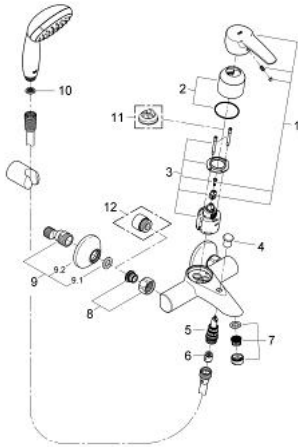

33 592 001 EUROSTYLE SINGLE-LEVER BATH/SHOWER MIXER

PRODUCT DESCRIPTION

- Colour: chrome
- wall mounted
- metal lever
- GROHE SilkMove 46 mm ceramic cartridge
- GROHE LongLife finish
- adjustable flow rate limiter
- automatic diverter: bath/shower
- mousseur
- integrated non-return valve in shower outlet 1/2"
- S-unions
- metal wall escutcheons
- Protected against backflow
- optional temperature limiter ref. no. 46 375
- noise classification 1 in accordance with DIN4109
- with shower set:
 - consists of:
 - hand shower Tempesta 100, 2 sprays, 9.5 l/min (26 161 000)
 - wall shower holder 28 605
 - Relaxaflex-hose 1500 mm 28 151

33 592 001 EUROSTYLE SINGLE-LEVER BATH/SHOWER MIXER

SPARE PARTS, August 2009 – now

- 1: Lever (Spare part-nr. 46577000)
 - 2: Shield (Spare part-nr. 46578000)
 - 3: Cartridge (Spare part-nr. 46048000)
 - 4: Diverter knob (Spare part-nr. 65648000)
 - 5: Diverter (Spare part-nr. 65655000)
 - 6: Non-return valve (Spare part-nr. 08565000)
 - 7: Mousseur (Spare part-nr. 13952000)
 - 8: Screw joint (Spare part-nr. 45044000)
 - 9: S-union (Spare part-nr. 12075000)
 - 9.1: Ball seal dia. 9x6.8 mm (Spare part-nr. 0138600M)
 - 9.2: Escutcheon (Spare part-nr. 0221000M)
 - 10: Dirt strainer (Spare part-nr. 0700200M)
 - 11: Temperature limiter (Spare part-nr. 46375000)*
 - 12: Extension 3/4", 20 mm (Spare part-nr. 0713000M)*
- * Optional accessories