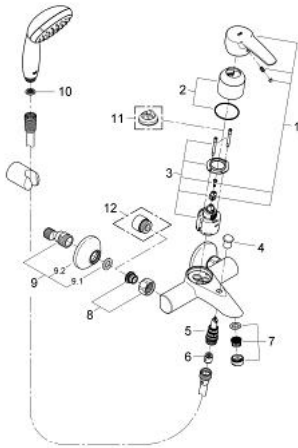

## 33 592 001 EUROSTYLE SINGLE-LEVER BATH MIXER 1/2"

### PRODUCT DESCRIPTION

- Colour: chrome
- wall mounted
- metal lever
- GROHE SilkMove 46 mm ceramic cartridge
- GROHE LongLife finish
- adjustable flow rate limiter
- automatic diverter: bath/shower
- mousseur
- integrated non-return valve in the shower outlet 1/2"
- S-unions
- metal wall escutcheons
- protected against backflow
- optional temperature limiter ref. no. 46 375
- noise classification I in accordance with DIN 4109
- with shower set
- consisting of:
  - hand shower Tempesta 100, 2 sprays, 9.5 l/min (26 161 000)
  - wall shower holder (28 605)
  - Relaxaflex hose 1500 mm 1/2" x 1/2" (28 151)

### SPARE PARTS, 8月 2009 – now

- 1: Lever (Spare part-nr. 46577000)
  - 2: Cap (Spare part-nr. 46578000)
  - 3: Cartridge (Spare part-nr. 46048000)
  - 4: Diverter knob (Spare part-nr. 65648000)
  - 5: Diverter (Spare part-nr. 65655000)
  - 6: Non-return valve (Spare part-nr. 08565000)
  - 7: Mousseur (Spare part-nr. 13952000)
  - 8: Screw connection 1/2" (Spare part-nr. 45044000)
  - 9: S-union (Spare part-nr. 12075000)
  - 9.1: Seal (Spare part-nr. 0138600M)
  - 9.2: Escutcheon (Spare part-nr. 0221000M)
  - 10: Dirt strainer (Spare part-nr. 0700200M)
  - 11: Temperature limiter (Spare part-nr. 46375000)\*
  - 12: Extension 3/4", 20 mm (Spare part-nr. 0713000M)\*
- \* Optional accessories