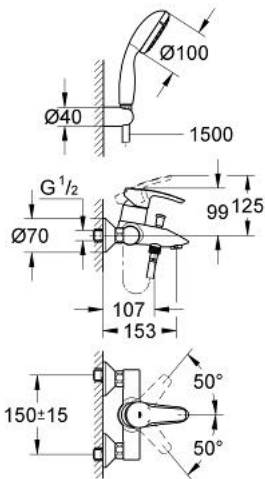

## 33 592 001 EUROSTYLE SINGLE-LEVER BATH MIXER 1/2"

### PRODUCT DESCRIPTION

- Colour: chrome
- wall mounted
- metal lever
- GROHE SilkMove 46 mm ceramic cartridge
- GROHE LongLife finish
- adjustable flow rate limiter
- automatic diverter: bath/shower
- mousseur
- integrated non-return valve in the shower outlet 1/2"
- S-unions
- metal wall escutcheons
- protected against backflow
- optional temperature limiter ref. no. 46 375
- noise classification I in accordance with DIN 4109
- with shower set
- consisting of:
  - hand shower Tempesta 100, 2 sprays, 9.5 l/min (26 161 000)
  - wall shower holder (28 605)
  - Relaxaflex hose 1500 mm 1/2" x 1/2" (28 151)

### SPARE PARTS, 8月 2009 – now

- 1: Lever (Spare part-nr. 46577000)
  - 2: Cap (Spare part-nr. 46578000)
  - 3: Cartridge (Spare part-nr. 46048000)
  - 4: Diverter knob (Spare part-nr. 65648000)
  - 5: Diverter (Spare part-nr. 65655000)
  - 6: Non-return valve (Spare part-nr. 08565000)
  - 7: Mousseur (Spare part-nr. 13952000)
  - 8: Screw connection 1/2" (Spare part-nr. 45044000)
  - 9: S-union (Spare part-nr. 12075000)
  - 9.1: Seal (Spare part-nr. 0138600M)
  - 9.2: Escutcheon (Spare part-nr. 0221000M)
  - 10: Dirt strainer (Spare part-nr. 0700200M)
  - 11: Temperature limiter (Spare part-nr. 46375000)\*
  - 12: Extension 3/4", 20 mm (Spare part-nr. 0713000M)\*
- \* Optional accessories