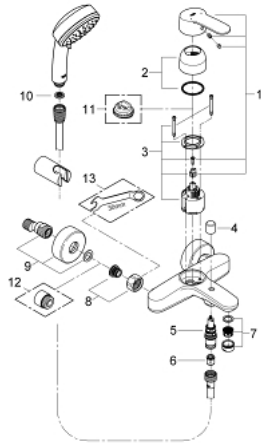

## 33 592 002 EUROSTYLE COSMOPOLITAN SINGLE-LEVER BATH/SHOWER MIXER

### SPARE PARTS, March 2010 – now

- 1: Lever (Spare part-nr. 46752000)
- 2: Shield (Spare part-nr. 46427000)
- 3: Cartridge (Spare part-nr. 46048000)
- 4: Diverter knob (Spare part-nr. 64309000)
- 5: Diverter (Spare part-nr. 65655000)
- 6: Non-return valve (Spare part-nr. 08565000)
- 7: Mousseur (Spare part-nr. 13941000)
- 8: Screw joint (Spare part-nr. 45044000)
- 9: S-union (Spare part-nr. 12662000)
- 10: Dirt strainer (Spare part-nr. 0700200M)
- 11: Temperature limiter (Spare part-nr. 46308000)\*
- 12: Extension 3/4", 20 mm (Spare part-nr. 0713000M)\*
- 13: Special spanner (Spare part-nr. 19377000)\*