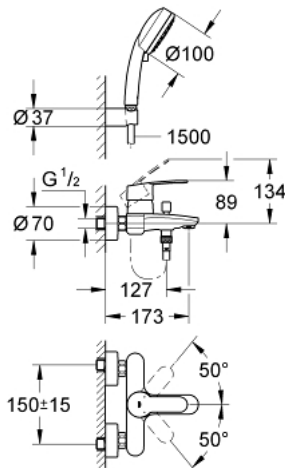

33 592 002 EUROSTYLE COSMOPOLITAN SINGLE-LEVER BATH MIXER 1/2"

PRODUCT DESCRIPTION

- Colour: chrome
- wall mounted
- metal lever
- GROHE SilkMove 46 mm ceramic cartridge
- GROHE LongLife finish
- adjustable flow rate limiter
- automatic diverter: bath/shower
- mousseur
- integrated non-return valve in the shower outlet 1/2"
- S-unions
- protected against backflow
- optional temperature limiter ref. no. 46 308
- noise classification I in accordance with DIN 4109
- with shower set
- hand shower Tempesta Cosmopolitan 100, 2 sprays, 9.5 l/min
- wall shower holder (27 056)
- Relaxflex hose 1500 mm 1/2" x 1/2" (28 151)

33 592 002 EUROSTYLE COSMOPOLITAN SINGLE-LEVER BATH MIXER 1/2"

SPARE PARTS, 3月 2010 – now

- 1: Lever (Spare part-nr. 46752000)
- 2: Cap (Spare part-nr. 46427000)
- 3: Cartridge (Spare part-nr. 46048000)
- 4: Diverter knob (Spare part-nr. 64309000)
- 5: Diverter (Spare part-nr. 65655000)
- 6: Non-return valve (Spare part-nr. 08565000)
- 7: Mousseur (Spare part-nr. 13941000)
- 8: Screw connection 1/2" (Spare part-nr. 45044000)
- 9: S-union (Spare part-nr. 12662000)
- 10: Dirt strainer (Spare part-nr. 0700200M)
- 11: Temperature limiter (Spare part-nr. 46308000)*
- 12: Extension 3/4", 20 mm (Spare part-nr. 0713000M)*
- 13: Special spanner (Spare part-nr. 19377000)*