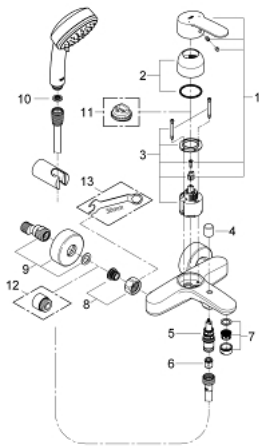

33 592 002 EUROSTYLE COSMOPOLITAN SINGLE-LEVER BATH MIXER 1/2"

PRODUCT DESCRIPTION

- Colour: chrome
- wall mounted
- metal lever
- GROHE SilkMove 46 mm ceramic cartridge
- GROHE LongLife finish
- adjustable flow rate limiter
- automatic diverter: bath/shower
- mousseur
- integrated non-return valve in the shower outlet 1/2"
- S-unions
- protected against backflow
- optional temperature limiter ref. no. 46 308
- noise classification I in accordance with DIN 4109
- with shower set
- hand shower Tempesta Cosmopolitan 100, 2 sprays, 9.5 l/min
- wall shower holder (27 056)
- Relaxflex hose 1500 mm 1/2" x 1/2" (28 151)

33 592 002 EUROSTYLE COSMOPOLITAN SINGLE-LEVER BATH MIXER 1/2"

SPARE PARTS, 3月 2010 – now

- 1: Lever (Spare part-nr. 46752000)
- 2: Cap (Spare part-nr. 46427000)
- 3: Cartridge (Spare part-nr. 46048000)
- 4: Diverter knob (Spare part-nr. 64309000)
- 5: Diverter (Spare part-nr. 65655000)
- 6: Non-return valve (Spare part-nr. 08565000)
- 7: Mousseur (Spare part-nr. 13941000)
- 8: Screw connection 1/2" (Spare part-nr. 45044000)
- 9: S-union (Spare part-nr. 12662000)
- 10: Dirt strainer (Spare part-nr. 0700200M)
- 11: Temperature limiter (Spare part-nr. 46308000)*
- 12: Extension 3/4", 20 mm (Spare part-nr. 0713000M)*
- 13: Special spanner (Spare part-nr. 19377000)*