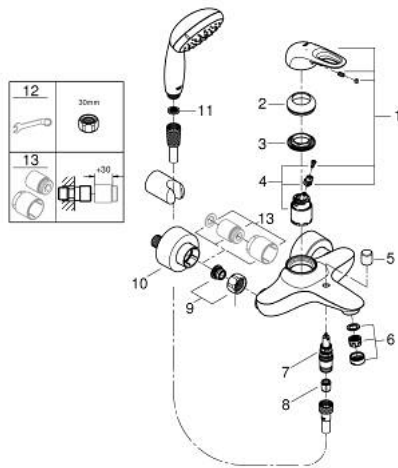

33 592 003 EUROSTYLE SINGLE-LEVER BATH/SHOWER MIXER

PRODUCT DESCRIPTION

- Colour: chrome
- wall mounted
- loop metal lever
- GROHE SilkMove 35 mm ceramic cartridge
- with temperature limiter
- GROHE LongLife finish
- adjustable flow rate limiter
- automatic diverter: bath/shower
- mousseur
- shower outlet 1/2" with integrated non-return valve
- covered S-unions
- metal wall escutcheons
- Protected against backflow
- with shower set Tempesta
- consists of:
 - hand shower Tempesta 100, 2 sprays, 9.5 l/min (26 161 000)
 - wall shower holder 28 605
 - Relexaflex-hose 1500 mm 28 151

33 592 003 EUROSTYLE SINGLE-LEVER BATH/SHOWER MIXER

SPARE PARTS, January 2015 – now

- 1: Lever (Spare part-nr. 46940000)
- 2: Shield (Spare part-nr. 46436000)
- 3: Screw coupling (Spare part-nr. 46460000)
- 4: Cartridge (Spare part-nr. 46374000)
- 5: Diverter knob (Spare part-nr. 64309000)
- 6: Mousseur (Spare part-nr. 13952000)
- 7: Diverter (Spare part-nr. 65655000)
- 8: Non-return valve (Spare part-nr. 48276000)
- 9: Screw joint (Spare part-nr. 45044000)
- 10: S-union (Spare part-nr. 12693000)
- 11: Dirt strainer (Spare part-nr. 0700200M)
- 12: Special spanner (Spare part-nr. 19377000)*
- 13: Extension set 1/2", 30 mm (Spare part-nr. 46238000)*