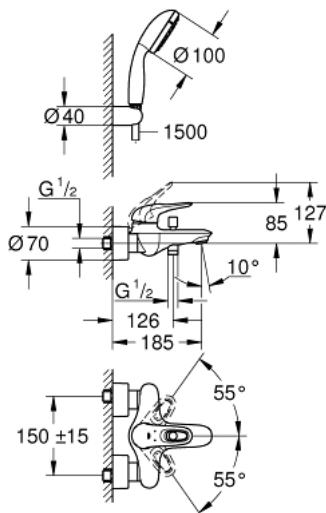

33 592 003 EUROSTYLE SINGLE-LEVER BATH/SHOWER MIXER

PRODUCT DESCRIPTION

- Colour: chrome
- wall mounted
- loop metal lever
- GROHE SilkMove 35 mm ceramic cartridge
- with temperature limiter
- GROHE LongLife finish
- adjustable flow rate limiter
- automatic diverter: bath/shower
- mousseur
- shower outlet 1/2" with integrated non-return valve
- covered S-unions
- metal wall escutcheons
- Protected against backflow
- with shower set Tempesta
- consists of:
 - hand shower Tempesta 100, 2 sprays, 9.5 l/min (26 161 000)
 - wall shower holder 28 605
 - Relexaflex-hose 1500 mm 28 151

33 592 003 EUROSTYLE SINGLE-LEVER BATH/SHOWER MIXER

SPARE PARTS, January 2015 – now

- 1: Lever (Spare part-nr. 46940000)
- 2: Shield (Spare part-nr. 46436000)
- 3: Screw coupling (Spare part-nr. 46460000)
- 4: Cartridge (Spare part-nr. 46374000)
- 5: Diverter knob (Spare part-nr. 64309000)
- 6: Mousseur (Spare part-nr. 13952000)
- 7: Diverter (Spare part-nr. 65655000)
- 8: Non-return valve (Spare part-nr. 48276000)
- 9: Screw joint (Spare part-nr. 45044000)
- 10: S-union (Spare part-nr. 12693000)
- 11: Dirt strainer (Spare part-nr. 0700200M)
- 12: Special spanner (Spare part-nr. 19377000)*
- 13: Extension set 1/2", 30 mm (Spare part-nr. 46238000)*