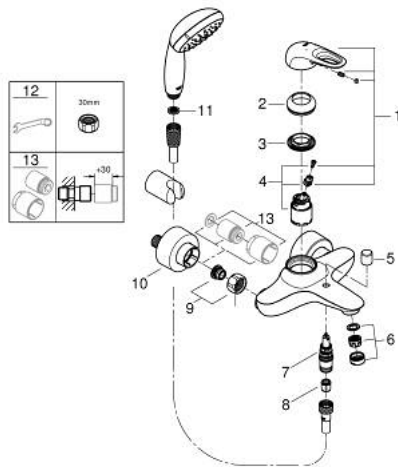

## 33 592 003 EUROSTYLE SINGLE-LEVER BATH MIXER 1/2"

### PRODUCT DESCRIPTION

- Colour: chrome
- wall mounted
- loop metal lever
- GROHE SilkMove 35 mm ceramic cartridge
- with temperature limiter
- GROHE LongLife finish
- adjustable flow rate limiter
- automatic diverter: bath/shower
- mousseur
- shower outlet 1/2" with integrated non-return valve
- covered S-unions
- metal wall escutcheons
- protected against backflow
- with shower set Tempesta
- consisting of:
  - hand shower Tempesta 100, 2 sprays, 9.5 l/min (26 161 000)
  - wall shower holder (28 605)
  - Relaxaflex hose 1500 mm 1/2" x 1/2" (28 151)

### SPARE PARTS, 1月 2015 – now

- 1: Lever (Spare part-nr. 46940000)
- 2: Cap (Spare part-nr. 46436000)
- 3: Screw coupling (Spare part-nr. 46460000)
- 4: Cartridge (Spare part-nr. 46374000)
- 5: Diverter knob (Spare part-nr. 64309000)
- 6: Mousseur (Spare part-nr. 13952000)
- 7: Diverter (Spare part-nr. 65655000)
- 8: Non-return valve (Spare part-nr. 48276000)
- 9: Screw connection 1/2" (Spare part-nr. 45044000)
- 10: S-union (Spare part-nr. 12693000)
- 11: Dirt strainer (Spare part-nr. 0700200M)
- 12: Special spanner (Spare part-nr. 19377000)\*
- 13: Extension set, 30 mm (Spare part-nr. 46238000)\*