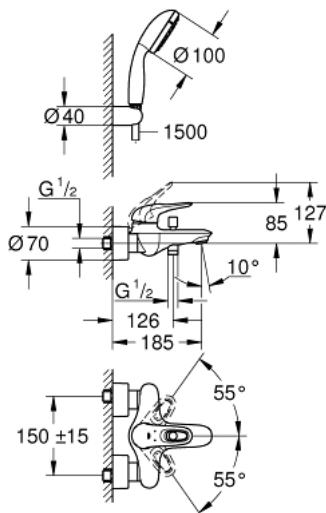

## 33 592 003 EUROSTYLE SINGLE-LEVER BATH MIXER 1/2"

### PRODUCT DESCRIPTION

- Colour: chrome
- wall mounted
- loop metal lever
- GROHE SilkMove 35 mm ceramic cartridge
- with temperature limiter
- GROHE LongLife finish
- adjustable flow rate limiter
- automatic diverter: bath/shower
- mousseur
- shower outlet 1/2" with integrated non-return valve
- covered S-unions
- metal wall escutcheons
- protected against backflow
- with shower set Tempesta
- consisting of:
  - hand shower Tempesta 100, 2 sprays, 9.5 l/min (26 161 000)
  - wall shower holder (28 605)
  - Relaxaflex hose 1500 mm 1/2" x 1/2" (28 151)

### SPARE PARTS, 1月 2015 – now

- 1: Lever (Spare part-nr. 46940000)
- 2: Cap (Spare part-nr. 46436000)
- 3: Screw coupling (Spare part-nr. 46460000)
- 4: Cartridge (Spare part-nr. 46374000)
- 5: Diverter knob (Spare part-nr. 64309000)
- 6: Mousseur (Spare part-nr. 13952000)
- 7: Diverter (Spare part-nr. 65655000)
- 8: Non-return valve (Spare part-nr. 48276000)
- 9: Screw connection 1/2" (Spare part-nr. 45044000)
- 10: S-union (Spare part-nr. 12693000)
- 11: Dirt strainer (Spare part-nr. 0700200M)
- 12: Special spanner (Spare part-nr. 19377000)\*
- 13: Extension set, 30 mm (Spare part-nr. 46238000)\*