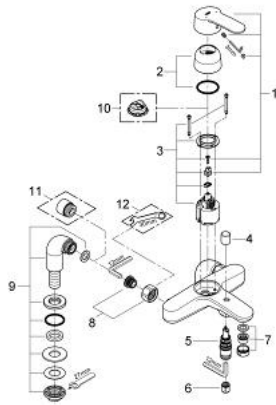

33 612 002 EUROSTYLE COSMOPOLITAN SINGLE-LEVER BATH/SHOWER MIXER

PRODUCT DESCRIPTION

- Colour: chrome
- deck mounted
- metal lever
- GROHE SilkMove 46 mm ceramic cartridge
- GROHE LongLife finish
- adjustable flow rate limiter
- adjustable minimum flow rate approx. 2.5 l/min
- automatic diverter: bath/shower
- integrated non-return valve in shower outlet 1/2"
- mousseur
- pillar unions
- optional temperature limiter ref. no. 46 308
- Protected against backflow

33 612 002 EUROSTYLE COSMOPOLITAN SINGLE-LEVER BATH/SHOWER MIXER

SPARE PARTS, March 2010 – now

- 1: Lever (Spare part-nr. 46752000)
- 2: Shield (Spare part-nr. 46427000)
- 3: Cartridge (Spare part-nr. 46588000)
- 4: Diverter knob (Spare part-nr. 48022000)
- 5: Diverter (Spare part-nr. 65655000)
- 6: Non-return valve (Spare part-nr. 08565000)
- 7: Mousseur (Spare part-nr. 13952000)
- 8: Screw joint (Spare part-nr. 45044000)
- 9: Pillar union (Spare part-nr. 14012000)
- 10: Temperature limiter (Spare part-nr. 08791000)*
- 11: Extension 3/4", 20 mm (Spare part-nr. 0713000M)*
- 12: Special spanner (Spare part-nr. 19377000)*