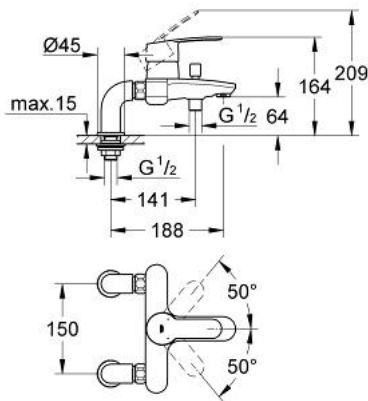

33 612 002 EUROSTYLE COSMOPOLITAN SINGLE-LEVER BATH/SHOWER MIXER

PRODUCT DESCRIPTION

- Colour: chrome
- deck mounted
- metal lever
- GROHE SilkMove 46 mm ceramic cartridge
- GROHE LongLife finish
- adjustable flow rate limiter
- adjustable minimum flow rate approx. 2.5 l/min
- automatic diverter: bath/shower
- integrated non-return valve in shower outlet 1/2"
- mousseur
- pillar unions
- optional temperature limiter ref. no. 46 308
- Protected against backflow

33 612 002 EUROSTYLE COSMOPOLITAN SINGLE-LEVER BATH/SHOWER MIXER

SPARE PARTS, March 2010 – now

- 1: Lever (Spare part-nr. 46752000)
- 2: Shield (Spare part-nr. 46427000)
- 3: Cartridge (Spare part-nr. 46588000)
- 4: Diverter knob (Spare part-nr. 48022000)
- 5: Diverter (Spare part-nr. 65655000)
- 6: Non-return valve (Spare part-nr. 08565000)
- 7: Mousseur (Spare part-nr. 13952000)
- 8: Screw joint (Spare part-nr. 45044000)
- 9: Pillar union (Spare part-nr. 14012000)
- 10: Temperature limiter (Spare part-nr. 08791000)*
- 11: Extension 3/4", 20 mm (Spare part-nr. 0713000M)*
- 12: Special spanner (Spare part-nr. 19377000)*