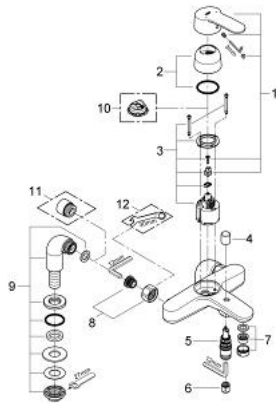

## 33 612 002 EUROSTYLE COSMOPOLITAN SINGLE-LEVER BATH MIXER 1/2"

### PRODUCT DESCRIPTION

- Colour: chrome
- pillar installation
- metal lever
- GROHE SilkMove 46 mm ceramic cartridge
- GROHE LongLife finish
- adjustable flow rate limiter
- adjustable minimum flow rate approx. 2.5 l/min
- automatic diverter: bath/shower
- integrated non-return valve in the shower outlet 1/2"
- mousseur
- pillar unions
- optional temperature limiter ref. no. 46 308
- protected against backflow

### SPARE PARTS, 3月 2010 – now

- 1: Lever (Spare part-nr. 46752000)
  - 2: Cap (Spare part-nr. 46427000)
  - 3: Cartridge (Spare part-nr. 46588000)
  - 4: Diverter knob (Spare part-nr. 48022000)
  - 5: Diverter (Spare part-nr. 65655000)
  - 6: Non-return valve (Spare part-nr. 08565000)
  - 7: Mousseur (Spare part-nr. 13952000)
  - 8: Screw connection 1/2" (Spare part-nr. 45044000)
  - 9: Pillar union (Spare part-nr. 14012000)
  - 10: Temperature limiter (Spare part-nr. 08791000)\*
  - 11: Extension 3/4", 20 mm (Spare part-nr. 0713000M)\*
  - 12: Special spanner (Spare part-nr. 19377000)\*
- \* Optional accessories