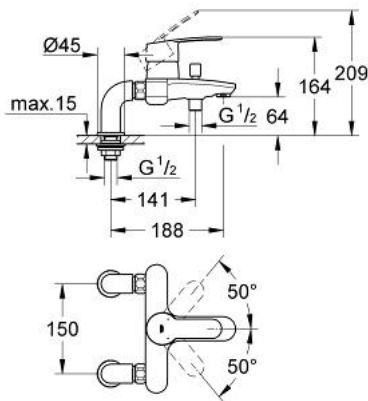

## 33 612 002 EUROSTYLE COSMOPOLITAN SINGLE-LEVER BATH MIXER 1/2"

### PRODUCT DESCRIPTION

- Colour: chrome
- pillar installation
- metal lever
- GROHE SilkMove 46 mm ceramic cartridge
- GROHE LongLife finish
- adjustable flow rate limiter
- adjustable minimum flow rate approx. 2.5 l/min
- automatic diverter: bath/shower
- integrated non-return valve in the shower outlet 1/2"
- mousseur
- pillar unions
- optional temperature limiter ref. no. 46 308
- protected against backflow

### SPARE PARTS, 3月 2010 – now

- 1: Lever (Spare part-nr. 46752000)
  - 2: Cap (Spare part-nr. 46427000)
  - 3: Cartridge (Spare part-nr. 46588000)
  - 4: Diverter knob (Spare part-nr. 48022000)
  - 5: Diverter (Spare part-nr. 65655000)
  - 6: Non-return valve (Spare part-nr. 08565000)
  - 7: Mousseur (Spare part-nr. 13952000)
  - 8: Screw connection 1/2" (Spare part-nr. 45044000)
  - 9: Pillar union (Spare part-nr. 14012000)
  - 10: Temperature limiter (Spare part-nr. 08791000)\*
  - 11: Extension 3/4", 20 mm (Spare part-nr. 0713000M)\*
  - 12: Special spanner (Spare part-nr. 19377000)\*
- \* Optional accessories