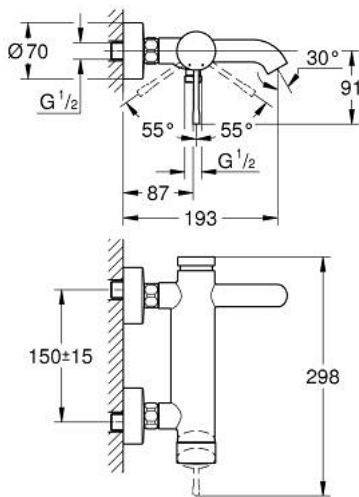

## 33 624 001 ESSENCE SINGLE-LEVER BATH/SHOWER MIXER

### PRODUCT DESCRIPTION

- Colour: chrome
- wall mounted
- metal lever
- GROHE SilkMove 35 mm ceramic cartridge
- with temperature limiter
- GROHE LongLife finish
- automatic diverter: bath/shower
- mousseur
- shower outlet 1/2"
- integrated non-return valve
- S-unions
- Protected against backflow
- minimum pressure 1,0 bar

### SPARE PARTS, August 2013 – now

- 1: Lever (Spare part-nr. 46916000)
- 2: Screw coupling (Spare part-nr. 46460000)
- 3: Cartridge (Spare part-nr. 46374000)
- 4: S-union (Spare part-nr. 12662000)
- 5: Screw joint (Spare part-nr. 45044000)
- 6: Diverter (Spare part-nr. 46920000)
- 7: Non-return valve (Spare part-nr. 08565000)
- 8: Mousseur (Spare part-nr. 13926000)
- 9: Extension 3/4", 20 mm (Spare part-nr. 0713000M)\*
- 10: Special spanner (Spare part-nr. 19377000)\*