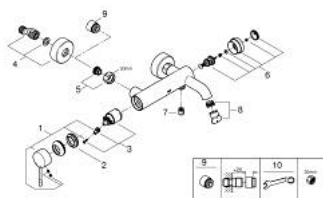

33 624 001 ESSENCE SINGLE-LEVER BATH MIXER 1/2"

PRODUCT DESCRIPTION

- Colour: chrome
- wall mounted
- metal lever
- GROHE SilkMove 35 mm ceramic cartridge
- with temperature limiter
- GROHE LongLife finish
- automatic diverter: bath/shower
- mousseur
- shower outlet 1/2"
- integrated non-return valve
- S-unions
- protected against backflow
- min. recommended pressure 1.0 bar

33 624 001 ESSENCE SINGLE-LEVER BATH MIXER 1/2"

SPARE PARTS, 8月 2013 – now

- 1: Lever (Spare part-nr. 46916000)
 - 2: Screw coupling (Spare part-nr. 46460000)
 - 3: Cartridge (Spare part-nr. 46374000)
 - 4: S-union (Spare part-nr. 12662000)
 - 5: Screw connection 1/2" (Spare part-nr. 45044000)
 - 6: Diverter (Spare part-nr. 46920000)
 - 7: Non-return valve (Spare part-nr. 08565000)
 - 8: Mousseur (Spare part-nr. 13926000)
 - 9: Extension 3/4", 20 mm (Spare part-nr. 0713000M)*
 - 10: Special spanner (Spare part-nr. 19377000)*
- * Optional accessories