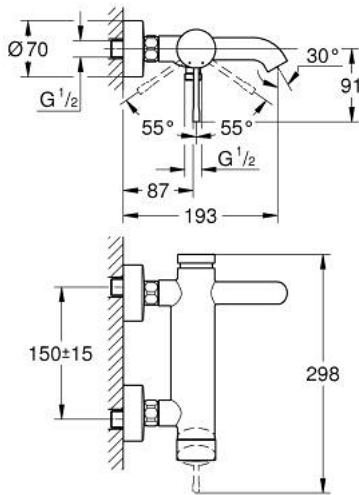

33 624 001 ESSENCE SINGLE-LEVER BATH MIXER 1/2"

PRODUCT DESCRIPTION

- Colour: chrome
- wall mounted
- metal lever
- GROHE SilkMove 35 mm ceramic cartridge
- with temperature limiter
- GROHE LongLife finish
- automatic diverter: bath/shower
- mousseur
- shower outlet 1/2"
- integrated non-return valve
- S-unions
- protected against backflow
- min. recommended pressure 1.0 bar

33 624 001 ESSENCE SINGLE-LEVER BATH MIXER 1/2"

SPARE PARTS, 8月 2013 – now

- 1: Lever (Spare part-nr. 46916000)
 - 2: Screw coupling (Spare part-nr. 46460000)
 - 3: Cartridge (Spare part-nr. 46374000)
 - 4: S-union (Spare part-nr. 12662000)
 - 5: Screw connection 1/2" (Spare part-nr. 45044000)
 - 6: Diverter (Spare part-nr. 46920000)
 - 7: Non-return valve (Spare part-nr. 08565000)
 - 8: Mousseur (Spare part-nr. 13926000)
 - 9: Extension 3/4", 20 mm (Spare part-nr. 0713000M)*
 - 10: Special spanner (Spare part-nr. 19377000)*
- * Optional accessories