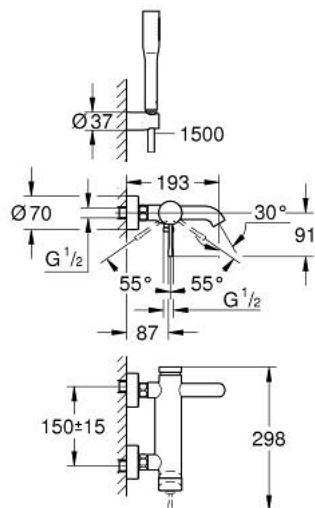

33 628 001 ESSENCE SINGLE-LEVER BATH/SHOWER MIXER

PRODUCT DESCRIPTION

- Colour: chrome
- wall mounted
- metal lever
- GROHE SilkMove 35 mm ceramic cartridge
- with temperature limiter
- GROHE LongLife finish
- automatic diverter: bath/shower
- mousseur
- shower outlet 1/2"
- integrated non-return valve
- S-unions
- Protected against backflow
- with shower set:
- consists of:
- wall shower holder Tempesta Cosmopolitan 100 (27 594 000)
- Euphoria Cosmopolitan Stick hand shower 1 spray (27 367)
- Silverflex shower hose 1.500 mm (28 364)
- minimum pressure 1,0 bar

33 628 001 ESSENCE SINGLE-LEVER BATH/SHOWER MIXER

SPARE PARTS, August 2013 – now

- 1: Lever (Spare part-nr. 46916000)
- 2: Screw coupling (Spare part-nr. 46460000)
- 3: Cartridge (Spare part-nr. 46374000)
- 4: S-union (Spare part-nr. 12662000)
- 5: Screw joint (Spare part-nr. 45044000)
- 6: Diverter (Spare part-nr. 46920000)
- 7: Non-return valve (Spare part-nr. 08565000)
- 8: Mousseur (Spare part-nr. 13926000)
- 9: Dirt strainer (Spare part-nr. 0700200M)
- 10: Extension 3/4", 20 mm (Spare part-nr. 0713000M)*
- 11: Special spanner (Spare part-nr. 19377000)*