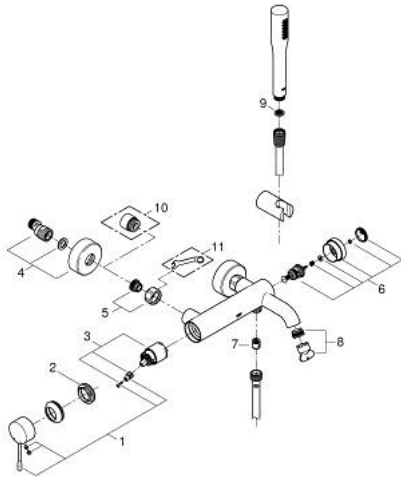

33 628 001 ESSENCE SINGLE-LEVER BATH/SHOWER MIXER

PRODUCT DESCRIPTION

- Colour: chrome
- wall mounted
- metal lever
- GROHE SilkMove 35 mm ceramic cartridge
- with temperature limiter
- GROHE LongLife finish
- automatic diverter: bath/shower
- mousseur
- shower outlet 1/2"
- integrated non-return valve
- S-unions
- Protected against backflow
- with shower set:
- consists of:
- wall shower holder Tempesta Cosmopolitan 100 (27 594 000)
- Euphoria Cosmopolitan Stick hand shower 1 spray (27 367)
- Silverflex shower hose 1.500 mm (28 364)
- minimum pressure 1,0 bar

33 628 001 ESSENCE SINGLE-LEVER BATH/SHOWER MIXER

SPARE PARTS, August 2013 – now

- 1: Lever (Spare part-nr. 46916000)
- 2: Screw coupling (Spare part-nr. 46460000)
- 3: Cartridge (Spare part-nr. 46374000)
- 4: S-union (Spare part-nr. 12662000)
- 5: Screw joint (Spare part-nr. 45044000)
- 6: Diverter (Spare part-nr. 46920000)
- 7: Non-return valve (Spare part-nr. 08565000)
- 8: Mousseur (Spare part-nr. 13926000)
- 9: Dirt strainer (Spare part-nr. 0700200M)
- 10: Extension 3/4", 20 mm (Spare part-nr. 0713000M)*
- 11: Special spanner (Spare part-nr. 19377000)*