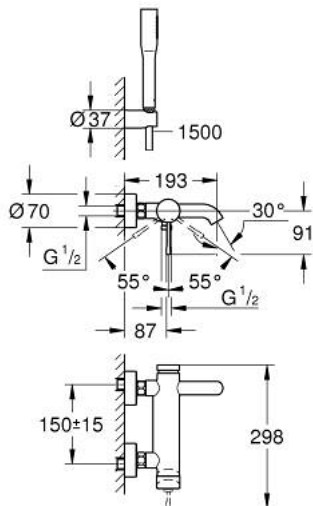

33 628 001 ESSENCE SINGLE-LEVER BATH MIXER 1/2"

PRODUCT DESCRIPTION

- Colour: chrome
- wall mounted
- metal lever
- GROHE SilkMove 35 mm ceramic cartridge
- with temperature limiter
- GROHE LongLife finish
- automatic diverter: bath/shower
- mousseur
- shower outlet 1/2"
- integrated non-return valve
- S-unions
- protected against backflow
- with shower set
- consisting of:
 - wall shower holder Tempesta Cosmopolitan 100 (27 594 000)
 - Euphoria Cosmopolitan Stick hand shower 1 spray (27 367)
 - Silverflex shower hose 1500 mm 1/2" x 1/2" (28 364)
- min. recommended pressure 1.0 bar

33 628 001 ESSENCE SINGLE-LEVER BATH MIXER 1/2"

SPARE PARTS, 8月 2013 – now

- 1: Lever (Spare part-nr. 46916000)
- 2: Screw coupling (Spare part-nr. 46460000)
- 3: Cartridge (Spare part-nr. 46374000)
- 4: S-union (Spare part-nr. 12662000)
- 5: Screw connection 1/2" (Spare part-nr. 45044000)
- 6: Diverter (Spare part-nr. 46920000)
- 7: Non-return valve (Spare part-nr. 08565000)
- 8: Mousseur (Spare part-nr. 13926000)
- 9: Dirt strainer (Spare part-nr. 0700200M)
- 10: Extension 3/4", 20 mm (Spare part-nr. 0713000M)*
- 11: Special spanner (Spare part-nr. 19377000)*