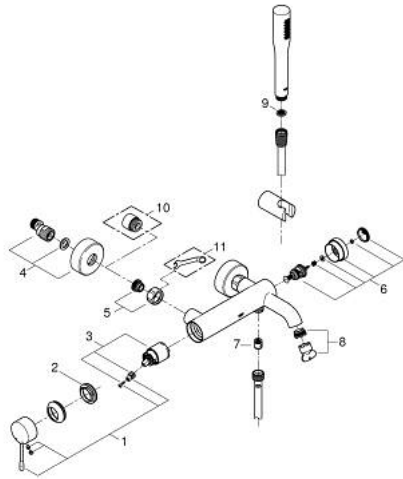

33 628 001 ESSENCE SINGLE-LEVER BATH MIXER 1/2"

PRODUCT DESCRIPTION

- Colour: chrome
- wall mounted
- metal lever
- GROHE SilkMove 35 mm ceramic cartridge
- with temperature limiter
- GROHE LongLife finish
- automatic diverter: bath/shower
- mousseur
- shower outlet 1/2"
- integrated non-return valve
- S-unions
- protected against backflow
- with shower set
- consisting of:
 - wall shower holder Tempesta Cosmopolitan 100 (27 594 000)
 - Euphoria Cosmopolitan Stick hand shower 1 spray (27 367)
 - Silverflex shower hose 1500 mm 1/2" x 1/2" (28 364)
- min. recommended pressure 1.0 bar

33 628 001 ESSENCE SINGLE-LEVER BATH MIXER 1/2"

SPARE PARTS, 8月 2013 – now

- 1: Lever (Spare part-nr. 46916000)
- 2: Screw coupling (Spare part-nr. 46460000)
- 3: Cartridge (Spare part-nr. 46374000)
- 4: S-union (Spare part-nr. 12662000)
- 5: Screw connection 1/2" (Spare part-nr. 45044000)
- 6: Diverter (Spare part-nr. 46920000)
- 7: Non-return valve (Spare part-nr. 08565000)
- 8: Mousseur (Spare part-nr. 13926000)
- 9: Dirt strainer (Spare part-nr. 0700200M)
- 10: Extension 3/4", 20 mm (Spare part-nr. 0713000M)*
- 11: Special spanner (Spare part-nr. 19377000)*