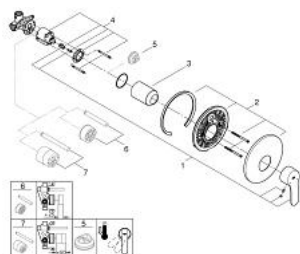

### PRODUCT DESCRIPTION

- Colour: chrome
- wall installation
- GROHE SilkMove 46 mm ceramic cartridge
- GROHE LongLife finish
- consists of:
  - final installation set
  - rough-in set for wall mounted shower mixer
  - adjustable flow rate limiter
  - adjustable minimum flow rate approx. 2.5 l/min
  - metal lever
  - escutcheon- and shaft-sealing
  - metal escutcheon
  - screwed
  - optional temperature limiter

### SPARE PARTS, December 2015 – now

- 1: Lever (Spare part-nr. 46752000)
- 2: Escutcheon (Spare part-nr. 46904000)
- 3: Shield (Spare part-nr. 06874000)
- 4: Cartridge (Spare part-nr. 46048000)
- 5: Temperature limiter (Spare part-nr. 46375000)\*
- 6: Extension set (Spare part-nr. 46191000)\*
- 7: Extension set (Spare part-nr. 46343000)\*