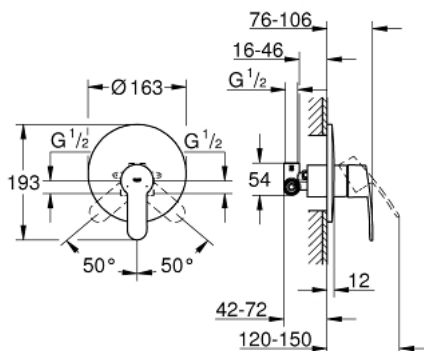

## 33 635 002 EUROSTYLE COSMOPOLITAN SINGLE-LEVER SHOWER MIXER

### PRODUCT DESCRIPTION

- Colour: chrome
- wall installation
- GROHE SilkMove 46 mm ceramic cartridge
- GROHE LongLife finish
- consists of:
  - final installation set
  - rough-in set for wall mounted shower mixer
  - adjustable flow rate limiter
  - adjustable minimum flow rate approx. 2.5 l/min
  - metal lever
  - escutcheon- and shaft-sealing
  - metal escutcheon
  - screwed
  - optional temperature limiter

### SPARE PARTS, December 2015 – now

- 1: Lever (Spare part-nr. 46752000)
- 2: Escutcheon (Spare part-nr. 46904000)
- 3: Shield (Spare part-nr. 06874000)
- 4: Cartridge (Spare part-nr. 46048000)
- 5: Temperature limiter (Spare part-nr. 46375000)\*
- 6: Extension set (Spare part-nr. 46191000)\*
- 7: Extension set (Spare part-nr. 46343000)\*