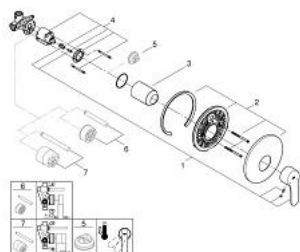

33 635 002 EUROSTYLE COSMOPOLITAN SINGLE-LEVER SHOWER MIXER 1/2"

PRODUCT DESCRIPTION

- Colour: chrome
- wall installation
- GROHE SilkMove 46 mm ceramic cartridge
- GROHE LongLife finish
- consisting of:
- set for final installation
- rough-in set for wall mounted shower mixer
- adjustable flow rate limiter
- adjustable minimum flow rate approx. 2.5 l/min
- metal lever
- escutcheon and shaft sealing
- metal escutcheon
- screwed
- optional temperature limiter

33 635 002 EUROSTYLE COSMOPOLITAN SINGLE-LEVER SHOWER MIXER 1/2"

SPARE PARTS, 12月 2015 – now

- 1: Lever (Spare part-nr. 46752000)
- 2: Escutcheon (Spare part-nr. 46904000)
- 3: Cap (Spare part-nr. 06874000)
- 4: Cartridge (Spare part-nr. 46048000)
- 5: Temperature limiter (Spare part-nr. 46375000)*
- 6: Extension set (Spare part-nr. 46191000)*
- 7: Extension set (Spare part-nr. 46343000)*