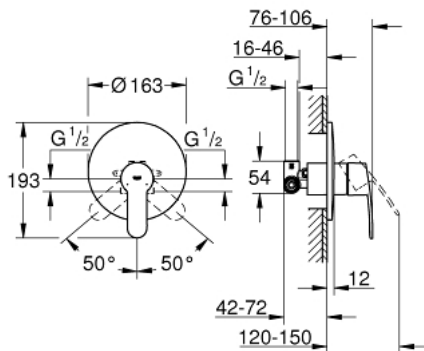

33 635 002 EUROSTYLE COSMOPOLITAN SINGLE-LEVER SHOWER MIXER 1/2"

PRODUCT DESCRIPTION

- Colour: chrome
- wall installation
- GROHE SilkMove 46 mm ceramic cartridge
- GROHE LongLife finish
- consisting of:
- set for final installation
- rough-in set for wall mounted shower mixer
- adjustable flow rate limiter
- adjustable minimum flow rate approx. 2.5 l/min
- metal lever
- escutcheon and shaft sealing
- metal escutcheon
- screwed
- optional temperature limiter

33 635 002 EUROSTYLE COSMOPOLITAN SINGLE-LEVER SHOWER MIXER 1/2"

SPARE PARTS, 12月 2015 – now

- 1: Lever (Spare part-nr. 46752000)
- 2: Escutcheon (Spare part-nr. 46904000)
- 3: Cap (Spare part-nr. 06874000)
- 4: Cartridge (Spare part-nr. 46048000)
- 5: Temperature limiter (Spare part-nr. 46375000)*
- 6: Extension set (Spare part-nr. 46191000)*
- 7: Extension set (Spare part-nr. 46343000)*