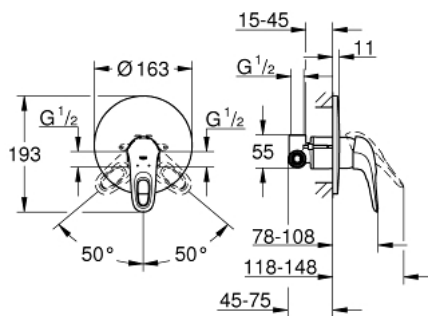

33 635 003 EUROSTYLE SINGLE-LEVER SHOWER MIXER

PRODUCT DESCRIPTION

- Colour: chrome
- wall installation
- GROHE SilkMove 46 mm ceramic cartridge
- GROHE LongLife finish
- GROHE FastFixation covered fixation
- consists of:
 - set for final installation
 - (19 507 003)
 - with concealed body
 - adjustable flow rate limiter
 - loop metal lever
 - escutcheon- and shaft-sealing
 - metal wall escutcheon
- optional temperature limiter ref. no. 46 308

33 635 003 EUROSTYLE SINGLE-LEVER SHOWER MIXER

SPARE PARTS, January 2015 – now

- 1: Lever (Spare part-nr. 46940000)
 - 2: Escutcheon (Spare part-nr. 46904000)
 - 3: Cartridge (Spare part-nr. 46048000)
 - 4: Temperature limiter (Spare part-nr. 46308000)*
 - 5: Extension set (Spare part-nr. 46191000)*
 - 6: Extension set (Spare part-nr. 46343000)*
- * Optional accessories