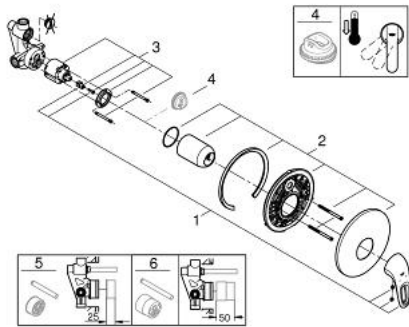

## 33 635 003 EUROSTYLE SINGLE-LEVER SHOWER MIXER 1/2"

### PRODUCT DESCRIPTION

- Colour: chrome
- wall installation
- GROHE SilkMove 46 mm ceramic cartridge
- GROHE LongLife finish
- GROHE FastFixation covered fixation
- consisting of:
- set for final installation
- (19 507 003)
- with concealed body
- adjustable flow rate limiter
- loop metal lever
- escutcheon and shaft sealing
- metal wall escutcheon
- optional temperature limiter ref. no. 46 308