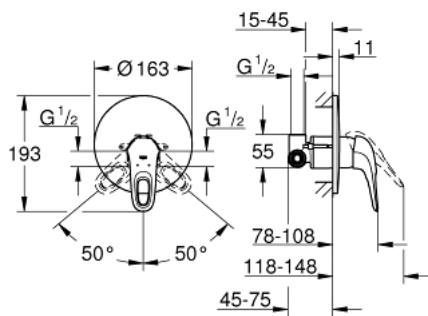

## 33 635 003 EUROSTYLE SINGLE-LEVER SHOWER MIXER 1/2"

### PRODUCT DESCRIPTION

- Colour: chrome
- wall installation
- GROHE SilkMove 46 mm ceramic cartridge
- GROHE LongLife finish
- GROHE FastFixation covered fixation
- consisting of:
- set for final installation
- (19 507 003)
- with concealed body
- adjustable flow rate limiter
- loop metal lever
- escutcheon and shaft sealing
- metal wall escutcheon
- optional temperature limiter ref. no. 46 308

### SPARE PARTS, 1月 2015 – now

- 1: Lever (Spare part-nr. 46940000)
  - 2: Escutcheon (Spare part-nr. 46904000)
  - 3: Cartridge (Spare part-nr. 46048000)
  - 4: Temperature limiter (Spare part-nr. 46308000)\*
  - 5: Extension set (Spare part-nr. 46191000)\*
  - 6: Extension set (Spare part-nr. 46343000)\*
- \* Optional accessories