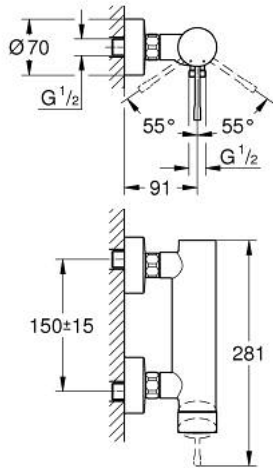

33 636 001 ESSENCE SINGLE-LEVER SHOWER MIXER 1/2"

PRODUCT DESCRIPTION

- Colour: chrome
- wall mounted
- metal lever
- GROHE SilkMove 35 mm ceramic cartridge
- with temperature limiter
- GROHE LongLife finish
- shower outlet 1/2"
- integrated non-return valve
- S-unions
- protected against backflow
- min. recommended pressure 1.0 bar

33 636 001 ESSENCE SINGLE-LEVER SHOWER MIXER 1/2"

SPARE PARTS, 1月 2014 – now

- 1: Lever (Spare part-nr. 46916000)
- 2: Screw coupling (Spare part-nr. 46460000)
- 3: Cartridge (Spare part-nr. 46374000)
- 4: Screw connection 1/2" (Spare part-nr. 45044000)
- 5: S-union (Spare part-nr. 12662000)
- 6: Non-return valve (Spare part-nr. 47886000)
- 7: Extension 3/4", 20 mm (Spare part-nr. 0713000M)*
- 8: Special spanner (Spare part-nr. 19377000)*