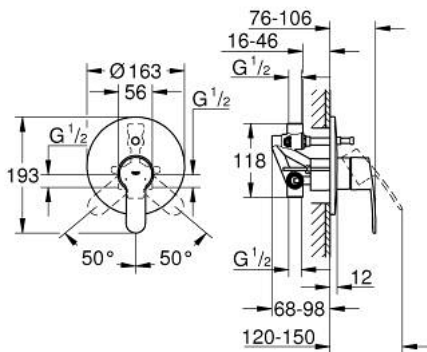

## 33 637 002 EUROSTYLE COSMOPOLITAN SINGLE-LEVER BATH/SHOWER MIXER

### PRODUCT DESCRIPTION

- Colour: chrome
- wall installation
- GROHE SilkMove 46 mm ceramic cartridge
- GROHE LongLife finish
- consists of:
  - final installation set
  - rough-in set (33 963 001)
  - adjustable flow rate limiter
  - adjustable minimum flow rate approx. 2.5 l/min
  - metal lever
  - escutcheon- and shaft-sealing
  - metal escutcheon
  - screwed
  - optional temperature limiter

### SPARE PARTS, December 2015 – now

- 1: Lever (Spare part-nr. 46752000)
- 2: Escutcheon (Spare part-nr. 46905000)
- 3: Shield (Spare part-nr. 06874000)
- 4: Cartridge (Spare part-nr. 46048000)
- 5: Diverter (Spare part-nr. 46737000)
- 6: Temperature limiter (Spare part-nr. 46375000)\*
- 7: Extension set (Spare part-nr. 46191000)\*
- 8: Extension set (Spare part-nr. 46343000)\*