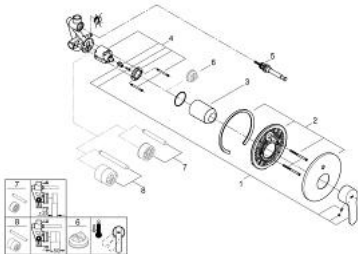

### PRODUCT DESCRIPTION

- Colour: chrome
- wall installation
- GROHE SilkMove 46 mm ceramic cartridge
- GROHE LongLife finish
- consists of:
  - final installation set
  - rough-in set (33 963 001)
  - adjustable flow rate limiter
  - adjustable minimum flow rate approx. 2.5 l/min
  - metal lever
  - escutcheon- and shaft-sealing
  - metal escutcheon
  - screwed
  - optional temperature limiter

### SPARE PARTS, December 2015 – now

- 1: Lever (Spare part-nr. 46752000)
- 2: Escutcheon (Spare part-nr. 46905000)
- 3: Shield (Spare part-nr. 06874000)
- 4: Cartridge (Spare part-nr. 46048000)
- 5: Diverter (Spare part-nr. 46737000)
- 6: Temperature limiter (Spare part-nr. 46375000)\*
- 7: Extension set (Spare part-nr. 46191000)\*
- 8: Extension set (Spare part-nr. 46343000)\*