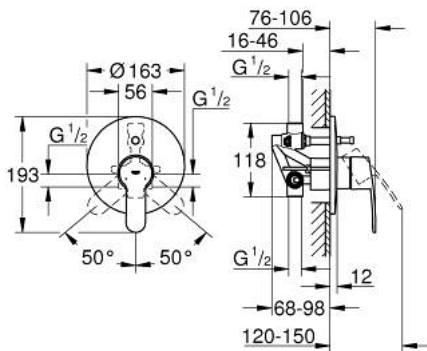

33 637 002 EUROSTYLE COSMOPOLITAN SINGLE-LEVER BATH MIXER 1/2"

PRODUCT DESCRIPTION

- Colour: chrome
- wall installation
- GROHE SilkMove 46 mm ceramic cartridge
- GROHE LongLife finish
- consisting of:
 - set for final installation
 - rough-in set (33 963 001)
 - adjustable flow rate limiter
 - adjustable minimum flow rate approx. 2.5 l/min
- metal lever
- escutcheon and shaft sealing
- metal escutcheon
- screwed
- optional temperature limiter

33 637 002 EUROSTYLE COSMOPOLITAN SINGLE-LEVER BATH MIXER 1/2"

SPARE PARTS, 12月 2015 – now

- 1: Lever (Spare part-nr. 46752000)
 - 2: Escutcheon (Spare part-nr. 46905000)
 - 3: Cap (Spare part-nr. 06874000)
 - 4: Cartridge (Spare part-nr. 46048000)
 - 5: Diverter (Spare part-nr. 46737000)
 - 6: Temperature limiter (Spare part-nr. 46375000)*
 - 7: Extension set (Spare part-nr. 46191000)*
 - 8: Extension set (Spare part-nr. 46343000)*
- * Optional accessories