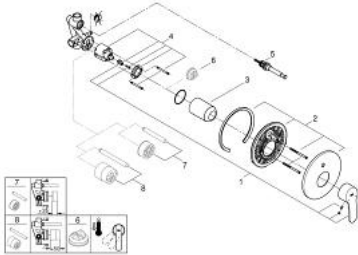

33 637 002 EUROSTYLE COSMOPOLITAN SINGLE-LEVER BATH MIXER 1/2"

PRODUCT DESCRIPTION

- Colour: chrome
- wall installation
- GROHE SilkMove 46 mm ceramic cartridge
- GROHE LongLife finish
- consisting of:
 - set for final installation
 - rough-in set (33 963 001)
 - adjustable flow rate limiter
 - adjustable minimum flow rate approx. 2.5 l/min
- metal lever
- escutcheon and shaft sealing
- metal escutcheon
- screwed
- optional temperature limiter

33 637 002 EUROSTYLE COSMOPOLITAN SINGLE-LEVER BATH MIXER 1/2"

SPARE PARTS, 12月 2015 – now

- 1: Lever (Spare part-nr. 46752000)
 - 2: Escutcheon (Spare part-nr. 46905000)
 - 3: Cap (Spare part-nr. 06874000)
 - 4: Cartridge (Spare part-nr. 46048000)
 - 5: Diverter (Spare part-nr. 46737000)
 - 6: Temperature limiter (Spare part-nr. 46375000)*
 - 7: Extension set (Spare part-nr. 46191000)*
 - 8: Extension set (Spare part-nr. 46343000)*
- * Optional accessories