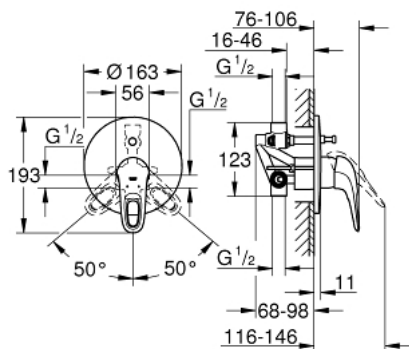

33 637 003 EUROSTYLE SINGLE-LEVER BATH/SHOWER MIXER

PRODUCT DESCRIPTION

- Colour: chrome
- wall installation
- GROHE SilkMove 46 mm ceramic cartridge
- GROHE LongLife finish
- GROHE FastFixation covered fixation
- consists of:
 - set for final installation
 - (19 506 003)
 - with concealed body
 - adjustable flow rate limiter
 - automatic diverter: bath/shower
 - loop metal lever
 - escutcheon- and shaft-sealing
 - metal wall escutcheon
 - optional temperature limiter ref. no. 46 308

33 637 003 EUROSTYLE SINGLE-LEVER BATH/SHOWER MIXER

SPARE PARTS, January 2015 – now

- 1: Lever (Spare part-nr. 46940000)
 - 2: Escutcheon (Spare part-nr. 46905000)
 - 3: Cartridge (Spare part-nr. 46048000)
 - 4: Diverter (Spare part-nr. 46737000)
 - 5: Temperature limiter (Spare part-nr. 46308000)*
 - 6: Extension set (Spare part-nr. 46191000)*
 - 7: Extension set (Spare part-nr. 46343000)*
- * Optional accessories