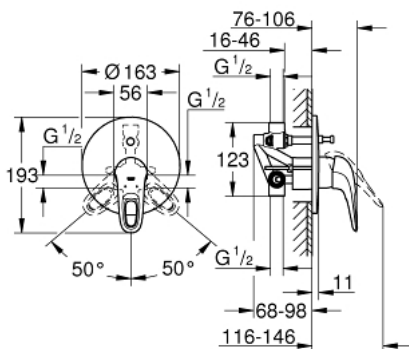

33 637 003 EUROSTYLE SINGLE-LEVER BATH MIXER 1/2"

PRODUCT DESCRIPTION

- Colour: chrome
- wall installation
- GROHE SilkMove 46 mm ceramic cartridge
- GROHE LongLife finish
- GROHE FastFixation covered fixation
- consisting of:
 - set for final installation
 - (19 506 003)
 - with concealed body
 - adjustable flow rate limiter
 - automatic diverter: bath/shower
 - loop metal lever
 - escutcheon and shaft sealing
 - metal wall escutcheon
 - optional temperature limiter ref. no. 46 308

33 637 003 EUROSTYLE SINGLE-LEVER BATH MIXER 1/2"

SPARE PARTS, 1月 2015 – now

- 1: Lever (Spare part-nr. 46940000)
 - 2: Escutcheon (Spare part-nr. 46905000)
 - 3: Cartridge (Spare part-nr. 46048000)
 - 4: Diverter (Spare part-nr. 46737000)
 - 5: Temperature limiter (Spare part-nr. 46308000)*
 - 6: Extension set (Spare part-nr. 46191000)*
 - 7: Extension set (Spare part-nr. 46343000)*
- * Optional accessories