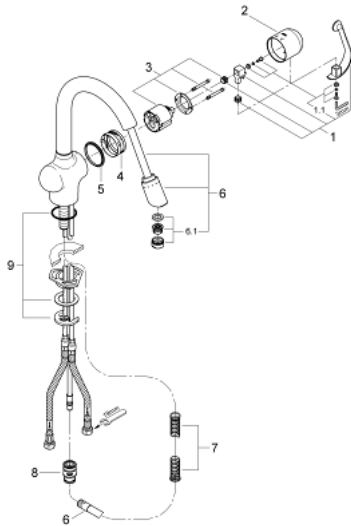

33 708 000 ZEDRA SINGLE-LEVER SINK MIXER 1/2"

PRODUCT DESCRIPTION

- Colour: chrome
- single hole installation
- GROHE SilkMove 46 mm ceramic cartridge
- GROHE LongLife finish
- swivelling tubular spout
- integrated pull out Mousseur spout
- returning help
- integrated non-return valve
- flexible connection hoses
- rapid-installation-system
- Protected against backflow
- adjustable flow rate limiter

33 708 000 ZEDRA SINGLE-LEVER SINK MIXER 1/2"

SPARE PARTS, June 2010 – now

- 1: Lever (Spare part-nr. 46309000)
- 1.1: Fixing set (Spare part-nr. 46310000)
- 2: Cap (Spare part-nr. 46311000)
- 3: Cartridge (Spare part-nr. 46048000)
- 4: Guide ring (Spare part-nr. 0538000M)
- 5: Sliding ring (Spare part-nr. 04954V0M)
- 6: Extractable outlet (Spare part-nr. 46246000)
- 6.1: Mousseur (Spare part-nr. 13952000)
- 7: Compression spring (Spare part-nr. 07240000)
- 8: Snap coupling (Spare part-nr. 46315000)
- 9: Shank mounting kit (Spare part-nr. 46345000)