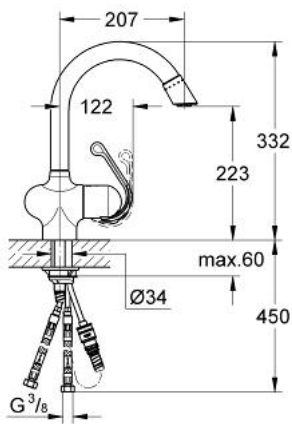

33 708 000 ZEDRA SINGLE-LEVER SINK MIXER 1/2"

PRODUCT DESCRIPTION

- Colour: chrome
- single hole installation
- GROHE SilkMove 46 mm ceramic cartridge
- GROHE LongLife finish
- swivelling tubular spout
- integrated pull out Mousseur spout
- returning help
- integrated non-return valve
- flexible connection hoses
- rapid-installation-system
- Protected against backflow
- adjustable flow rate limiter

33 708 000 ZEDRA SINGLE-LEVER SINK MIXER 1/2"

SPARE PARTS, June 2010 – now

- 1: Lever (Spare part-nr. 46309000)
- 1.1: Fixing set (Spare part-nr. 46310000)
- 2: Cap (Spare part-nr. 46311000)
- 3: Cartridge (Spare part-nr. 46048000)
- 4: Guide ring (Spare part-nr. 0538000M)
- 5: Sliding ring (Spare part-nr. 04954V0M)
- 6: Extractable outlet (Spare part-nr. 46246000)
- 6.1: Mousseur (Spare part-nr. 13952000)
- 7: Compression spring (Spare part-nr. 07240000)
- 8: Snap coupling (Spare part-nr. 46315000)
- 9: Shank mounting kit (Spare part-nr. 46345000)