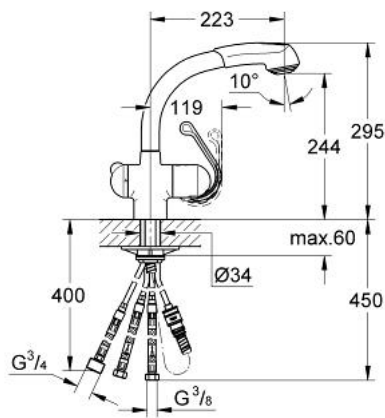

33 727 000 ZEDRA SINGLE-LEVER SINK MIXER 1/2"

PRODUCT DESCRIPTION

- Colour: chrome
- integrated stop valve
- single hole installation
- GROHE SilkMove 46 mm ceramic cartridge
- GROHE LongLife finish
- adjustable flow rate limiter
- swivelling tubular spout
- integrated pull out shower
- returning help
- integrated non-return valve
- diverter: mousseur/shower jet
- automatic reverse to mousseur
- GROHE SpeedClean - effortless limescale removal
- flexible connection hoses
- rapid-installation-system
- Protected against backflow

33 727 000 ZEDRA SINGLE-LEVER SINK MIXER 1/2"

SPARE PARTS, March 2007 – now

- 1: Lever (Spare part-nr. 46309000)
- 1.1: Fixing set (Spare part-nr. 46310000)
- 2: Cap (Spare part-nr. 46311000)
- 3: Cartridge (Spare part-nr. 46048000)
- 4: Guide ring (Spare part-nr. 0538000M)
- 5: Sliding ring (Spare part-nr. 04954V0M)
- 6: Handle for shut-off valve (Spare part-nr. 46317000)
- 7: Ceramic cartridge (Spare part-nr. 46318000)
- 8: Pull-Out spray (Spare part-nr. 46312IE0)
- 8.1: Mousseur (Spare part-nr. 13952000)
- 8.2: Non-return valve (Spare part-nr. 08565000)
- 8.3: Dirt strainer (Spare part-nr. 0676800M)
- 9: Metal hose (Spare part-nr. 46092000)
- 10: Compression spring (Spare part-nr. 07240000)
- 11: Snap coupling (Spare part-nr. 46338000)
- 12: Shank mounting kit (Spare part-nr. 46345000)