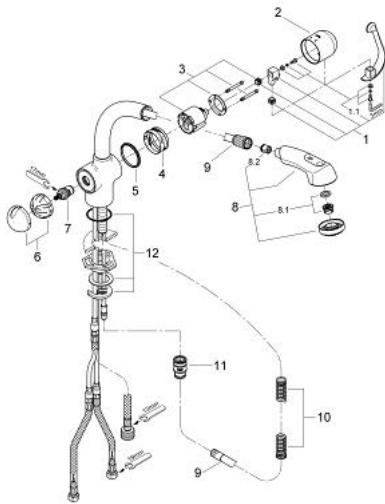

33 727 000 ZEDRA SINGLE-LEVER SINK MIXER 1/2"

PRODUCT DESCRIPTION

- Colour: chrome
- integrated stop valve
- single hole installation
- GROHE SilkMove 46 mm ceramic cartridge
- GROHE LongLife finish
- adjustable flow rate limiter
- swivelling tubular spout
- integrated pull out shower
- returning help
- integrated non-return valve
- diverter: mousseur/shower jet
- automatic reverse to mousseur
- GROHE SpeedClean - effortless limescale removal
- flexible connection hoses
- rapid-installation-system
- Protected against backflow

33 727 000 ZEDRA SINGLE-LEVER SINK MIXER 1/2"

SPARE PARTS, March 2007 – now

- 1: Lever (Spare part-nr. 46309000)
- 1.1: Fixing set (Spare part-nr. 46310000)
- 2: Cap (Spare part-nr. 46311000)
- 3: Cartridge (Spare part-nr. 46048000)
- 4: Guide ring (Spare part-nr. 0538000M)
- 5: Sliding ring (Spare part-nr. 04954V0M)
- 6: Handle for shut-off valve (Spare part-nr. 46317000)
- 7: Ceramic cartridge (Spare part-nr. 46318000)
- 8: Pull-Out spray (Spare part-nr. 46312IE0)
- 8.1: Mousseur (Spare part-nr. 13952000)
- 8.2: Non-return valve (Spare part-nr. 08565000)
- 8.3: Dirt strainer (Spare part-nr. 0676800M)
- 9: Metal hose (Spare part-nr. 46092000)
- 10: Compression spring (Spare part-nr. 07240000)
- 11: Snap coupling (Spare part-nr. 46338000)
- 12: Shank mounting kit (Spare part-nr. 46345000)