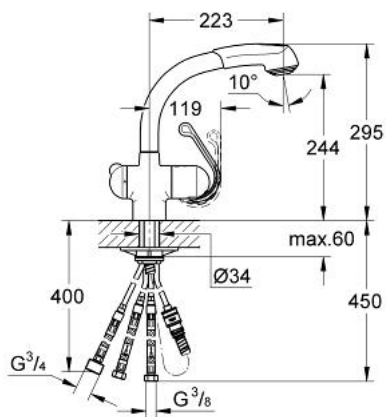

33 727 000 ZEDRA SINGLE-LEVER SINK MIXER 1/2"

PRODUCT DESCRIPTION

- Colour: chrome
- integrated stop valve
- single hole installation
- GROHE SilkMove 46 mm ceramic cartridge
- GROHE LongLife finish
- adjustable flow rate limiter
- swivel tubular spout
- extractable pull out handspray integrated
- returning help
- integrated non-return valve
- diverter: mousseur/shower jet
- automatic return to mousseur
- GROHE SpeedClean - effortless limescale removal
- flexible connection hoses
- rapid installation system
- protected against backflow

33 727 000 ZEDRA SINGLE-LEVER SINK MIXER 1/2"

SPARE PARTS, 3月 2007 – now

- 1: Lever (Spare part-nr. 46309000)
- 1.1: Fixing set (Spare part-nr. 46310000)
- 2: Cover cap (Spare part-nr. 46311000)
- 3: Cartridge (Spare part-nr. 46048000)
- 4: Guide ring (Spare part-nr. 0538000M)
- 5: Sliding ring (Spare part-nr. 04954V0M)
- 6: Handle for shut-off valve (Spare part-nr. 46317000)
- 7: Ceramic cartridge (Spare part-nr. 46318000)
- 8: Pull-Out spray (Spare part-nr. 46312IE0)
- 8.1: Mousseur (Spare part-nr. 13952000)
- 8.2: Non-return valve (Spare part-nr. 08565000)
- 8.3: Dirt strainer (Spare part-nr. 0676800M)
- 9: Metal hose (Spare part-nr. 46092000)
- 10: Compression spring (Spare part-nr. 07240000)
- 11: Quick coupling (Spare part-nr. 46338000)
- 12: Shank mounting kit (Spare part-nr. 46345000)