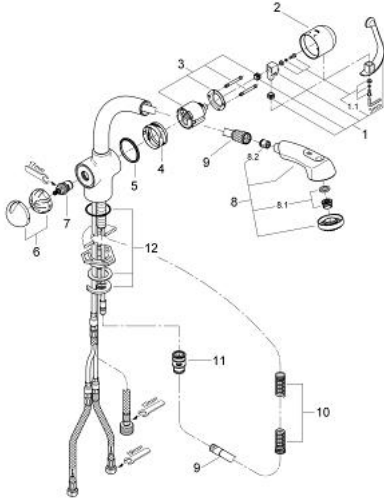

33 727 000 ZEDRA SINGLE-LEVER SINK MIXER 1/2"

PRODUCT DESCRIPTION

- Colour: chrome
- integrated stop valve
- single hole installation
- GROHE SilkMove 46 mm ceramic cartridge
- GROHE LongLife finish
- adjustable flow rate limiter
- swivel tubular spout
- extractable pull out handspray integrated
- returning help
- integrated non-return valve
- diverter: mousseur/shower jet
- automatic return to mousseur
- GROHE SpeedClean - effortless limescale removal
- flexible connection hoses
- rapid installation system
- protected against backflow

33 727 000 ZEDRA SINGLE-LEVER SINK MIXER 1/2"

SPARE PARTS, 3月 2007 – now

- 1: Lever (Spare part-nr. 46309000)
- 1.1: Fixing set (Spare part-nr. 46310000)
- 2: Cover cap (Spare part-nr. 46311000)
- 3: Cartridge (Spare part-nr. 46048000)
- 4: Guide ring (Spare part-nr. 0538000M)
- 5: Sliding ring (Spare part-nr. 04954V0M)
- 6: Handle for shut-off valve (Spare part-nr. 46317000)
- 7: Ceramic cartridge (Spare part-nr. 46318000)
- 8: Pull-Out spray (Spare part-nr. 46312IE0)
- 8.1: Mousseur (Spare part-nr. 13952000)
- 8.2: Non-return valve (Spare part-nr. 08565000)
- 8.3: Dirt strainer (Spare part-nr. 0676800M)
- 9: Metal hose (Spare part-nr. 46092000)
- 10: Compression spring (Spare part-nr. 07240000)
- 11: Quick coupling (Spare part-nr. 46338000)
- 12: Shank mounting kit (Spare part-nr. 46345000)