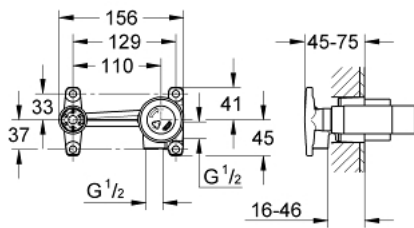

33 769 000 SINGLE-LEVER MIXER, CONCEALED BODY

PRODUCT DESCRIPTION

- Colour: chrome
- for 2-hole basin mixers
- wall installation
- without finishing trim set
- GROHE SilkMove 46 mm ceramic cartridge
- adjustable flow rate limiter
- installation depth 45 - 75 mm
- includes mounting template

33 769 000 **SINGLE-LEVER MIXER, CONCEALED BODY**

SPARE PARTS, April 2005 – now

1: Cartridge (Spare part-nr. 46048000)