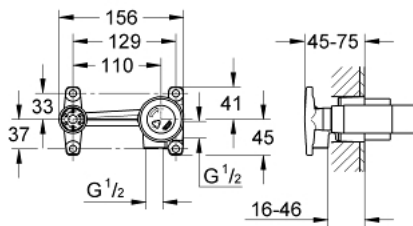

33 769 000 SINGLE-LEVER MIXER 1/2", CONCEALED BODY

PRODUCT DESCRIPTION

- Colour: chrome
- for 2-hole basin mixers
- wall installation
- without finishing trim set
- GROHE SilkMove 46 mm ceramic cartridge
- adjustable flow rate limiter
- installation depth 45 to 75 mm
- includes mounting template

33 769 000 **SINGLE-LEVER MIXER 1/2", CONCEALED BODY**

SPARE PARTS, 4月 2005 – now

1: Cartridge (Spare part-nr. 46048000)