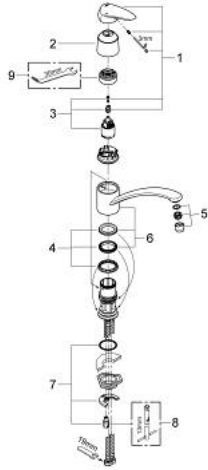

### 33 770 001 EURODISC SINGLE-LEVER SINK MIXER 1/2"

#### PRODUCT DESCRIPTION

- Colour: chrome
- low spout
- single hole installation
- GROHE LongLife finish
- GROHE SilkMove 35 mm ceramic cartridge
- mousseur
- adjustable flow rate limiter
- swivelling tubular spout
- swivel area 140°
- with stop restriction
- flexible connection hoses
- rapid-installation-system
- maximum flow rate (at 3 bar): 12 l/min

## 33 770 001 EURODISC SINGLE-LEVER SINK MIXER 1/2"

### SPARE PARTS, February 2012 – now

- 1: Lever (Spare part-nr. 46568000)
- 2: Shield (Spare part-nr. 46601000)
- 3: Cartridge (Spare part-nr. 46374000)
- 4: Repl. kit f. seal (Spare part-nr. 46429K00)
- 5: Mousseur (Spare part-nr. 13928000)
- 6: Spout (Spare part-nr. 13206000)
- 7: Shank mounting kit (Spare part-nr. 46249000)
- 8: Mounting wrench (Spare part-nr. 19017000)\*
- 9: Special spanner (Spare part-nr. 19377000)\*