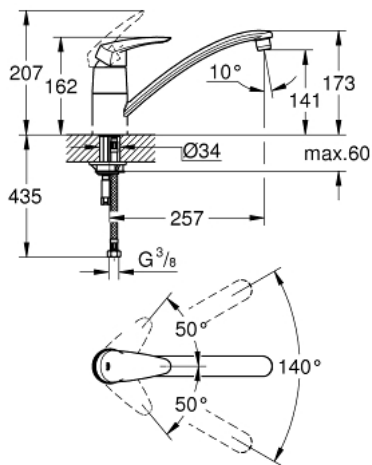

### 33 770 001 EURODISC SINGLE-LEVER SINK MIXER 1/2"

#### PRODUCT DESCRIPTION

- Colour: chrome
- low spout
- single hole installation
- GROHE LongLife finish
- GROHE SilkMove 35 mm ceramic cartridge
- mousseur
- adjustable flow rate limiter
- swivelling tubular spout
- swivel area 140°
- with stop restriction
- flexible connection hoses
- rapid-installation-system
- maximum flow rate (at 3 bar): 12 l/min

## 33 770 001 EURODISC SINGLE-LEVER SINK MIXER 1/2"

### SPARE PARTS, February 2012 – now

- 1: Lever (Spare part-nr. 46568000)
- 2: Shield (Spare part-nr. 46601000)
- 3: Cartridge (Spare part-nr. 46374000)
- 4: Repl. kit f. seal (Spare part-nr. 46429K00)
- 5: Mousseur (Spare part-nr. 13928000)
- 6: Spout (Spare part-nr. 13206000)
- 7: Shank mounting kit (Spare part-nr. 46249000)
- 8: Mounting wrench (Spare part-nr. 19017000)\*
- 9: Special spanner (Spare part-nr. 19377000)\*