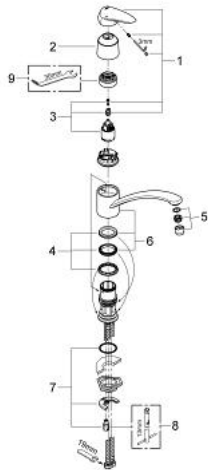

## 33 770 001 EURODISC SINGLE-LEVER SINK MIXER 1/2"

### PRODUCT DESCRIPTION

- Colour: chrome
- low spout
- single hole installation
- GROHE LongLife finish
- GROHE SilkMove 35 mm ceramic cartridge
- mousseur
- adjustable flow rate limiter
- swivel tubular spout
- swivel area 140°
- with stop limiter
- flexible connection hoses
- rapid installation system
- maximum flow rate (at 3 bar): 12 l/min

### SPARE PARTS, 2月 2012 – now

- 1: Lever (Spare part-nr. 46568000)
- 2: Cap (Spare part-nr. 46601000)
- 3: Cartridge (Spare part-nr. 46374000)
- 4: Seal kit (Spare part-nr. 46429K00)
- 5: Mousseur (Spare part-nr. 13928000)
- 6: Spout (Spare part-nr. 13206000)
- 7: Shank mounting kit (Spare part-nr. 46249000)
- 8: Mounting wrench (Spare part-nr. 19017000)\*
- 9: Special spanner (Spare part-nr. 19377000)\*