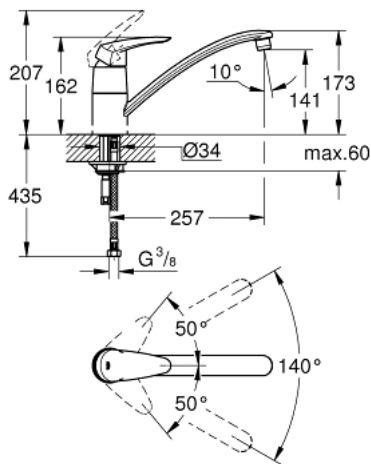

## 33 770 001 EURODISC SINGLE-LEVER SINK MIXER 1/2"

### PRODUCT DESCRIPTION

- Colour: chrome
- low spout
- single hole installation
- GROHE LongLife finish
- GROHE SilkMove 35 mm ceramic cartridge
- mousseur
- adjustable flow rate limiter
- swivel tubular spout
- swivel area 140°
- with stop limiter
- flexible connection hoses
- rapid installation system
- maximum flow rate (at 3 bar): 12 l/min

### SPARE PARTS, 2月 2012 – now

- 1: Lever (Spare part-nr. 46568000)
- 2: Cap (Spare part-nr. 46601000)
- 3: Cartridge (Spare part-nr. 46374000)
- 4: Seal kit (Spare part-nr. 46429K00)
- 5: Mousseur (Spare part-nr. 13928000)
- 6: Spout (Spare part-nr. 13206000)
- 7: Shank mounting kit (Spare part-nr. 46249000)
- 8: Mounting wrench (Spare part-nr. 19017000)\*
- 9: Special spanner (Spare part-nr. 19377000)\*