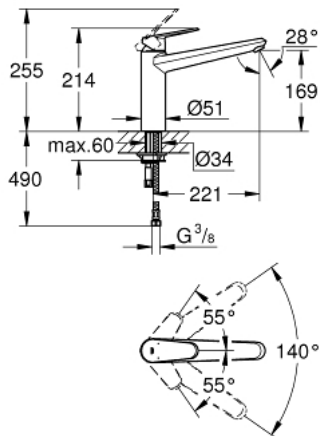

33 770 002 **EURODISC COSMOPOLITAN SINGLE-LEVER SINK MIXER 1/2"**

PRODUCT DESCRIPTION

- Colour: chrome
- medium spout
- single hole installation
- GROHE LongLife finish
- GROHE SilkMove 35 mm ceramic cartridge
- mousseur
- adjustable flow rate limiter
- swivelling cast spout
- swivel area 140°
- flexible connection hoses
- rapid-installation-system
- maximum flow rate (at 3 bar): 13 l/min

33 770 002 EURODISC COSMOPOLITAN SINGLE-LEVER SINK MIXER 1/2"

SPARE PARTS, January 2013 – now

- 1: Lever (Spare part-nr. 46738000)
 - 2: Shield (Spare part-nr. 46492000)
 - 3: Screw ring (Spare part-nr. 46815000)
 - 4: Cartridge (Spare part-nr. 46374000)
 - 5: Repl. kit f. seal (Spare part-nr. 46760000)
 - 6: Mousseur (Spare part-nr. 13929000)
 - 7: Shank mounting kit (Spare part-nr. 46249000)
 - 8: Mounting wrench (Spare part-nr. 19017000)*
 - 9: Socket spanner (Spare part-nr. 19332000)*
- * Optional accessories