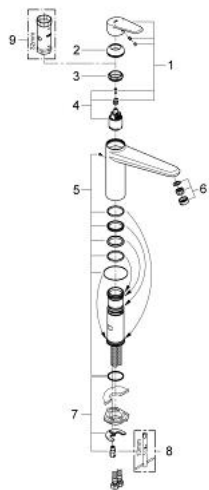

33 770 002 **EURODISC COSMOPOLITAN SINGLE-LEVER SINK MIXER 1/2"**

PRODUCT DESCRIPTION

- Colour: chrome
- medium spout
- single hole installation
- GROHE LongLife finish
- GROHE SilkMove 35 mm ceramic cartridge
- mousseur
- adjustable flow rate limiter
- swivelling cast spout
- swivel area 140°
- flexible connection hoses
- rapid-installation-system
- maximum flow rate (at 3 bar): 13 l/min

33 770 002 EURODISC COSMOPOLITAN SINGLE-LEVER SINK MIXER 1/2"

SPARE PARTS, January 2013 – now

- 1: Lever (Spare part-nr. 46738000)
 - 2: Shield (Spare part-nr. 46492000)
 - 3: Screw ring (Spare part-nr. 46815000)
 - 4: Cartridge (Spare part-nr. 46374000)
 - 5: Repl. kit f. seal (Spare part-nr. 46760000)
 - 6: Mousseur (Spare part-nr. 13929000)
 - 7: Shank mounting kit (Spare part-nr. 46249000)
 - 8: Mounting wrench (Spare part-nr. 19017000)*
 - 9: Socket spanner (Spare part-nr. 19332000)*
- * Optional accessories