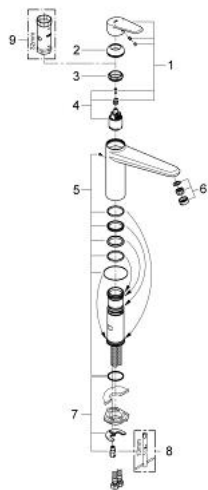

33 770 002 EURODISC COSMOPOLITAN SINGLE-LEVER SINK MIXER 1/2"

PRODUCT DESCRIPTION

- Colour: chrome
- medium spout
- single hole installation
- GROHE LongLife finish
- GROHE SilkMove 35 mm ceramic cartridge
- mousseur
- adjustable flow rate limiter
- swivel cast spout
- swivel area 140°
- flexible connection hoses
- rapid installation system
- maximum flow rate (at 3 bar): 13 l/min

33 770 002 EURODISC COSMOPOLITAN SINGLE-LEVER SINK MIXER 1/2"

SPARE PARTS, 1月 2013 – now

- 1: Lever (Spare part-nr. 46738000)
 - 2: Cap (Spare part-nr. 46492000)
 - 3: Screw ring (Spare part-nr. 46815000)
 - 4: Cartridge (Spare part-nr. 46374000)
 - 5: Seal kit (Spare part-nr. 46760000)
 - 6: Mousseur (Spare part-nr. 13929000)
 - 7: Shank mounting kit (Spare part-nr. 46249000)
 - 8: Mounting wrench (Spare part-nr. 19017000)*
 - 9: Socket spanner (Spare part-nr. 19332000)*
- * Optional accessories