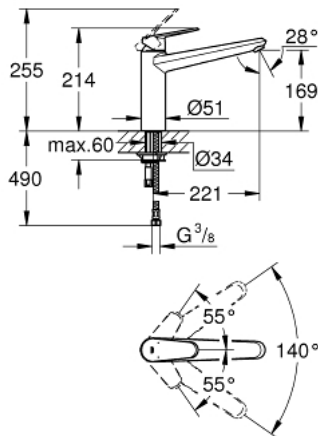

33 770 002 EURODISC COSMOPOLITAN SINGLE-LEVER SINK MIXER 1/2"

PRODUCT DESCRIPTION

- Colour: chrome
- medium spout
- single hole installation
- GROHE LongLife finish
- GROHE SilkMove 35 mm ceramic cartridge
- mousseur
- adjustable flow rate limiter
- swivel cast spout
- swivel area 140°
- flexible connection hoses
- rapid installation system
- maximum flow rate (at 3 bar): 13 l/min

33 770 002 EURODISC COSMOPOLITAN SINGLE-LEVER SINK MIXER 1/2"

SPARE PARTS, 1月 2013 – now

- 1: Lever (Spare part-nr. 46738000)
 - 2: Cap (Spare part-nr. 46492000)
 - 3: Screw ring (Spare part-nr. 46815000)
 - 4: Cartridge (Spare part-nr. 46374000)
 - 5: Seal kit (Spare part-nr. 46760000)
 - 6: Mousseur (Spare part-nr. 13929000)
 - 7: Shank mounting kit (Spare part-nr. 46249000)
 - 8: Mounting wrench (Spare part-nr. 19017000)*
 - 9: Socket spanner (Spare part-nr. 19332000)*
- * Optional accessories