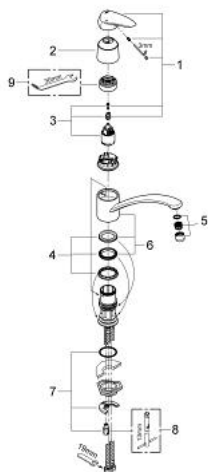

33 770 00E EURODISC SINGLE-LEVER SINK MIXER 1/2"

PRODUCT DESCRIPTION

- Colour: chrome
- GROHE EcoJoy - less water, perfect flow
- single hole installation
- GROHE SilkMove 46 mm ceramic cartridge
- GROHE LongLife finish
- adjustable flow rate limiter
- swivelling tubular spout
- with stop restriction
- mousseur
- flexible connection hoses
- 5.7 l/min flow limiter
- rapid-installation-system

33 770 00E EURODISC SINGLE-LEVER SINK MIXER 1/2"

SPARE PARTS, February 2012 – now

- 1: Lever (Spare part-nr. 46568000)
 - 2: Shield (Spare part-nr. 46601000)
 - 3: Cartridge (Spare part-nr. 46374000)
 - 4: Repl. kit f. seal (Spare part-nr. 46429K00)
 - 5: Flow straightener (Spare part-nr. 13954000)
 - 6: Spout (Spare part-nr. 13206000)
 - 7: Shank mounting kit (Spare part-nr. 46249000)
 - 8: Disassembling key
(for Relexa Plus, Relexa Cosmopolitan face plate) (Spare part-nr. 19132000)*
 - 9: Special spanner (Spare part-nr. 19377000)*
- * Optional accessories