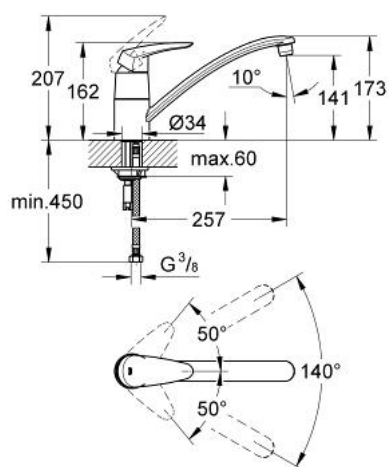

33 770 00E EURODISC SINGLE-LEVER SINK MIXER 1/2"

PRODUCT DESCRIPTION

- Colour: chrome
- GROHE EcoJoy - less water, perfect flow
- single hole installation
- GROHE SilkMove 46 mm ceramic cartridge
- GROHE LongLife finish
- adjustable flow rate limiter
- swivelling tubular spout
- with stop restriction
- mousseur
- flexible connection hoses
- 5.7 l/min flow limiter
- rapid-installation-system

33 770 00E EURODISC SINGLE-LEVER SINK MIXER 1/2"

SPARE PARTS, February 2012 – now

- 1: Lever (Spare part-nr. 46568000)
 - 2: Shield (Spare part-nr. 46601000)
 - 3: Cartridge (Spare part-nr. 46374000)
 - 4: Repl. kit f. seal (Spare part-nr. 46429K00)
 - 5: Flow straightener (Spare part-nr. 13954000)
 - 6: Spout (Spare part-nr. 13206000)
 - 7: Shank mounting kit (Spare part-nr. 46249000)
 - 8: Disassembling key
(for Relexa Plus, Relexa Cosmopolitan face plate) (Spare part-nr. 19132000)*
 - 9: Special spanner (Spare part-nr. 19377000)*
- * Optional accessories