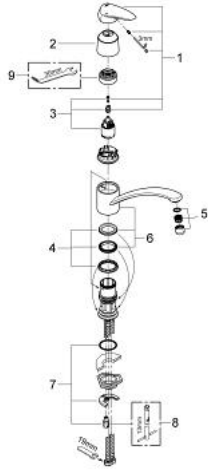

## 33 770 00E EURODISC SINGLE-LEVER SINK MIXER 1/2"

### PRODUCT DESCRIPTION

- Colour: chrome
- GROHE EcoJoy - less water, perfect flow
- single hole installation
- GROHE SilkMove 46 mm ceramic cartridge
- GROHE LongLife finish
- adjustable flow rate limiter
- swivelling tubular spout
- with stop restriction
- mousseur
- flexible connection hoses
- GROHE EcoJoy 5.7 l/min. flow limiter
- rapid-installation-system

### SPARE PARTS, February 2012 – now

- 1: Lever (Spare part-nr. 46568000)
  - 2: Shield (Spare part-nr. 46601000)
  - 3: Cartridge (Spare part-nr. 46374000)
  - 4: Repl. kit f. seal (Spare part-nr. 46429K00)
  - 5: Flow straightener (Spare part-nr. 13954000)
  - 6: Spout (Spare part-nr. 13206000)
  - 7: Shank mounting kit (Spare part-nr. 46249000)
  - 8: Disassembling key  
(for Relexa Plus, Relexa Cosmopolitan face plate) (Spare part-nr. 19132000)\*
  - 9: Special spanner (Spare part-nr. 19377000)\*
- \* Optional accessories