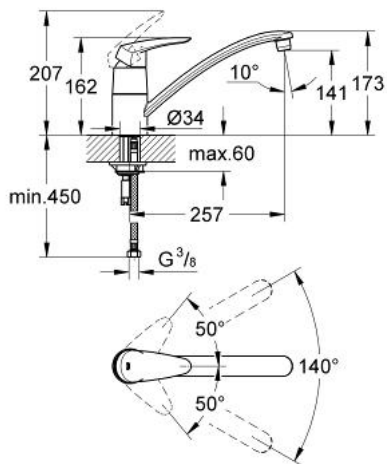

## 33 770 00E EURODISC SINGLE-LEVER SINK MIXER 1/2"

### PRODUCT DESCRIPTION

- Colour: chrome
- GROHE EcoJoy - less water, perfect flow
- single hole installation
- GROHE SilkMove 46 mm ceramic cartridge
- GROHE LongLife finish
- adjustable flow rate limiter
- swivelling tubular spout
- with stop restriction
- mousseur
- flexible connection hoses
- GROHE EcoJoy 5.7 l/min. flow limiter
- rapid-installation-system

### SPARE PARTS, February 2012 – now

- 1: Lever (Spare part-nr. 46568000)
  - 2: Shield (Spare part-nr. 46601000)
  - 3: Cartridge (Spare part-nr. 46374000)
  - 4: Repl. kit f. seal (Spare part-nr. 46429K00)
  - 5: Flow straightener (Spare part-nr. 13954000)
  - 6: Spout (Spare part-nr. 13206000)
  - 7: Shank mounting kit (Spare part-nr. 46249000)
  - 8: Disassembling key  
(for Relexa Plus, Relexa Cosmopolitan face plate) (Spare part-nr. 19132000)\*
  - 9: Special spanner (Spare part-nr. 19377000)\*
- \* Optional accessories