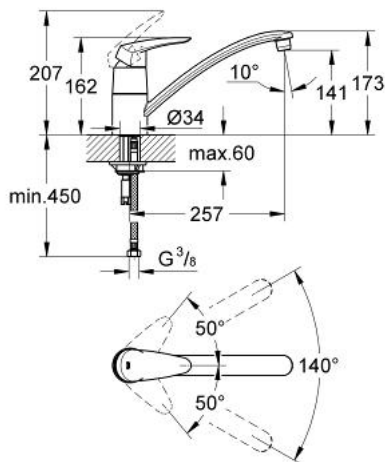

33 770 00E EURODISC SINGLE-LEVER SINK MIXER 1/2"

PRODUCT DESCRIPTION

- Colour: chrome
- GROHE EcoJoy - Less water, perfect flow
- single hole installation
- GROHE SilkMove 46 mm ceramic cartridge
- GROHE LongLife finish
- adjustable flow rate limiter
- swivel tubular spout
- with stop limiter
- mousseur
- flexible connection hoses
- 5.7 l/min flow limiter
- rapid installation system

33 770 00E EURODISC SINGLE-LEVER SINK MIXER 1/2"

SPARE PARTS, 2月 2012 – now

- 1: Lever (Spare part-nr. 46568000)
- 2: Cap (Spare part-nr. 46601000)
- 3: Cartridge (Spare part-nr. 46374000)
- 4: Seal kit (Spare part-nr. 46429K00)
- 5: Laminar flow straightener (Spare part-nr. 13954000)
- 6: Spout (Spare part-nr. 13206000)
- 7: Shank mounting kit (Spare part-nr. 46249000)
- 8: Disassembling key (Spare part-nr. 19132000)*
- 9: Special spanner (Spare part-nr. 19377000)*