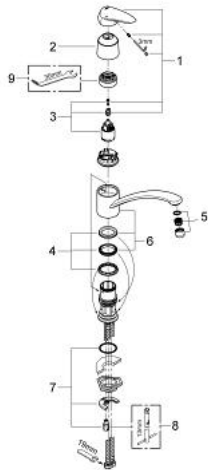

33 770 00E EURODISC SINGLE-LEVER SINK MIXER 1/2"

PRODUCT DESCRIPTION

- Colour: chrome
- GROHE EcoJoy - Less water, perfect flow
- single hole installation
- GROHE SilkMove 46 mm ceramic cartridge
- GROHE LongLife finish
- adjustable flow rate limiter
- swivel tubular spout
- with stop limiter
- mousseur
- flexible connection hoses
- GROHE EcoJoy 5.7 l/min. flow limiter
- rapid installation system

33 770 00E EURODISC SINGLE-LEVER SINK MIXER 1/2"

SPARE PARTS, 2月 2012 – now

- 1: Lever (Spare part-nr. 46568000)
- 2: Cap (Spare part-nr. 46601000)
- 3: Cartridge (Spare part-nr. 46374000)
- 4: Seal kit (Spare part-nr. 46429K00)
- 5: Laminar flow straightener (Spare part-nr. 13954000)
- 6: Spout (Spare part-nr. 13206000)
- 7: Shank mounting kit (Spare part-nr. 46249000)
- 8: Disassembling key (Spare part-nr. 19132000)*
- 9: Special spanner (Spare part-nr. 19377000)*