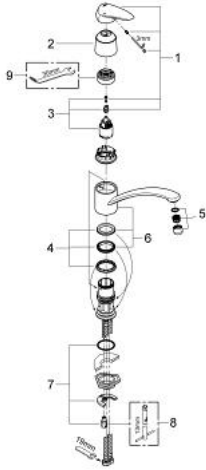

33 770 00E EURODISC SINGLE-LEVER SINK MIXER 1/2"

PRODUCT DESCRIPTION

- Colour: chrome
- GROHE EcoJoy - Less water, perfect flow
- single hole installation
- GROHE SilkMove 46 mm ceramic cartridge
- GROHE LongLife finish
- adjustable flow rate limiter
- swivel tubular spout
- with stop limiter
- mousseur
- flexible connection hoses
- 5.7 l/min flow limiter
- rapid installation system

33 770 00E EURODISC SINGLE-LEVER SINK MIXER 1/2"

SPARE PARTS, 2月 2012 – now

- 1: Lever (Spare part-nr. 46568000)
- 2: Cap (Spare part-nr. 46601000)
- 3: Cartridge (Spare part-nr. 46374000)
- 4: Seal kit (Spare part-nr. 46429K00)
- 5: Laminar flow straightener (Spare part-nr. 13954000)
- 6: Spout (Spare part-nr. 13206000)
- 7: Shank mounting kit (Spare part-nr. 46249000)
- 8: Disassembling key (Spare part-nr. 19132000)*
- 9: Special spanner (Spare part-nr. 19377000)*