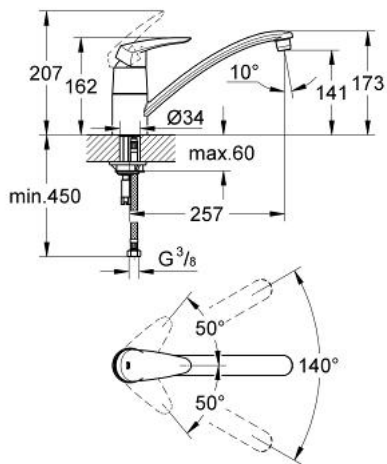

33 770 00E EURODISC SINGLE-LEVER SINK MIXER 1/2"

PRODUCT DESCRIPTION

- Colour: chrome
- GROHE EcoJoy - Less water, perfect flow
- single hole installation
- GROHE SilkMove 46 mm ceramic cartridge
- GROHE LongLife finish
- adjustable flow rate limiter
- swivel tubular spout
- with stop limiter
- mousseur
- flexible connection hoses
- GROHE EcoJoy 5.7 l/min. flow limiter
- rapid installation system

33 770 00E EURODISC SINGLE-LEVER SINK MIXER 1/2"

SPARE PARTS, 2月 2012 – now

- 1: Lever (Spare part-nr. 46568000)
- 2: Cap (Spare part-nr. 46601000)
- 3: Cartridge (Spare part-nr. 46374000)
- 4: Seal kit (Spare part-nr. 46429K00)
- 5: Laminar flow straightener (Spare part-nr. 13954000)
- 6: Spout (Spare part-nr. 13206000)
- 7: Shank mounting kit (Spare part-nr. 46249000)
- 8: Disassembling key (Spare part-nr. 19132000)*
- 9: Special spanner (Spare part-nr. 19377000)*