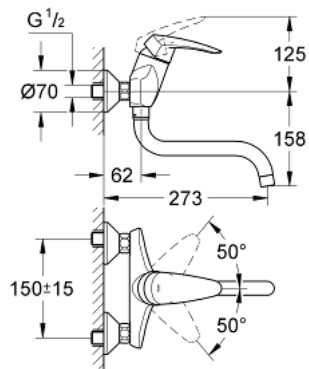

33 772 001 EURODISC SINGLE-LEVER SINK MIXER 1/2"

PRODUCT DESCRIPTION

- Colour: chrome
- wall mounted
- GROHE LongLife finish
- GROHE SilkMove 46 mm ceramic cartridge
- mousseur
- adjustable flow rate limiter
- swivelling tubular spout
- swing area 100 Ø
- S-unions

33 772 001 EURODISC SINGLE-LEVER SINK MIXER 1/2"

SPARE PARTS, June 2006 – now

- 1: Lever (Spare part-nr. 46568000)
- 2: Shield (Spare part-nr. 46570000)
- 3: Cartridge (Spare part-nr. 46048000)
- 4: Screw joint (Spare part-nr. 45044000)
- 5: S-union (Spare part-nr. 12075000)
- 5.1: Ball seal dia. 9x6.8 mm (Spare part-nr. 0138600M)
- 5.2: Escutcheon (Spare part-nr. 0221000M)
- 6: Spout (Spare part-nr. 13007000)
- 6.1: Sealing washer (Spare part-nr. 0128500M)
- 6.2: Safety ring (Spare part-nr. 0485300M)
- 6.3: Mousseur (Spare part-nr. 06574000)
- 7: Extension 3/4", 20 mm (Spare part-nr. 0713000M)*
- 8: Adapter 3/4" x 1/2" (Spare part-nr. 45562000)*