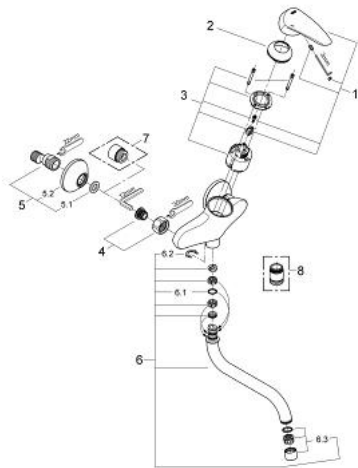

33 772 001 EURODISC SINGLE-LEVER SINK MIXER 1/2"

PRODUCT DESCRIPTION

- Colour: chrome
- wall mounted
- GROHE LongLife finish
- GROHE SilkMove 46 mm ceramic cartridge
- mousseur
- adjustable flow rate limiter
- swivelling tubular spout
- swing area 100 Ø
- S-unions

33 772 001 EURODISC SINGLE-LEVER SINK MIXER 1/2"

SPARE PARTS, June 2006 – now

- 1: Lever (Spare part-nr. 46568000)
- 2: Shield (Spare part-nr. 46570000)
- 3: Cartridge (Spare part-nr. 46048000)
- 4: Screw joint (Spare part-nr. 45044000)
- 5: S-union (Spare part-nr. 12075000)
- 5.1: Ball seal dia. 9x6.8 mm (Spare part-nr. 0138600M)
- 5.2: Escutcheon (Spare part-nr. 0221000M)
- 6: Spout (Spare part-nr. 13007000)
- 6.1: Sealing washer (Spare part-nr. 0128500M)
- 6.2: Safety ring (Spare part-nr. 0485300M)
- 6.3: Mousseur (Spare part-nr. 06574000)
- 7: Extension 3/4", 20 mm (Spare part-nr. 0713000M)*
- 8: Adapter 3/4" x 1/2" (Spare part-nr. 45562000)*