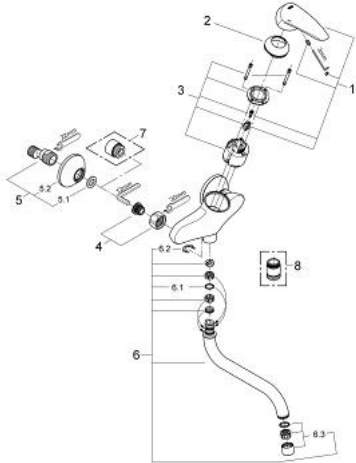

33 772 001 EURODISC SINGLE-LEVER SINK MIXER 1/2"

PRODUCT DESCRIPTION

- Colour: chrome
- wall mounted
- GROHE LongLife finish
- GROHE SilkMove 46 mm ceramic cartridge
- mousseur
- adjustable flow rate limiter
- swivel tubular spout
- swivel area 100°
- S-unions

33 772 001 EURODISC SINGLE-LEVER SINK MIXER 1/2"

SPARE PARTS, 6月 2006 – now

- 1: Lever (Spare part-nr. 46568000)
 - 2: Cap (Spare part-nr. 46570000)
 - 3: Cartridge (Spare part-nr. 46048000)
 - 4: Screw connection 1/2" (Spare part-nr. 45044000)
 - 5: S-union (Spare part-nr. 12075000)
 - 5.1: Seal (Spare part-nr. 0138600M)
 - 5.2: Escutcheon (Spare part-nr. 0221000M)
 - 6: Spout (Spare part-nr. 13007000)
 - 6.1: Sealing washer (Spare part-nr. 0128500M)
 - 6.2: Safety ring (Spare part-nr. 0485300M)
 - 6.3: Mousseur (Spare part-nr. 06574000)
 - 7: Extension 3/4", 20 mm (Spare part-nr. 0713000M)*
 - 8: Adapter (Spare part-nr. 45562000)*
- * Optional accessories