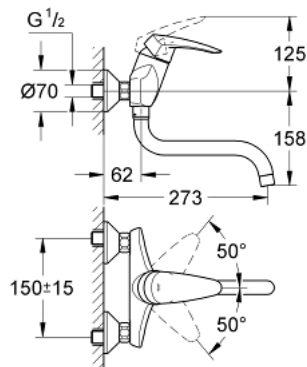

33 772 001 EURODISC SINGLE-LEVER SINK MIXER 1/2"

PRODUCT DESCRIPTION

- Colour: chrome
- wall mounted
- GROHE LongLife finish
- GROHE SilkMove 46 mm ceramic cartridge
- mousseur
- adjustable flow rate limiter
- swivel tubular spout
- swivel area 100°
- S-unions

33 772 001 EURODISC SINGLE-LEVER SINK MIXER 1/2"

SPARE PARTS, 6月 2006 – now

- 1: Lever (Spare part-nr. 46568000)
 - 2: Cap (Spare part-nr. 46570000)
 - 3: Cartridge (Spare part-nr. 46048000)
 - 4: Screw connection 1/2" (Spare part-nr. 45044000)
 - 5: S-union (Spare part-nr. 12075000)
 - 5.1: Seal (Spare part-nr. 0138600M)
 - 5.2: Escutcheon (Spare part-nr. 0221000M)
 - 6: Spout (Spare part-nr. 13007000)
 - 6.1: Sealing washer (Spare part-nr. 0128500M)
 - 6.2: Safety ring (Spare part-nr. 0485300M)
 - 6.3: Mousseur (Spare part-nr. 06574000)
 - 7: Extension 3/4", 20 mm (Spare part-nr. 0713000M)*
 - 8: Adapter (Spare part-nr. 45562000)*
- * Optional accessories