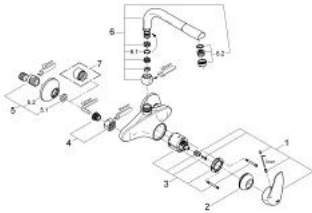

33 773 001 **EURODISC SINGLE-LEVER SINK MIXER 1/2"**

**PRODUCT DESCRIPTION**

- Colour: chrome
- wall mounted
- GROHE SilkMove 46 mm ceramic cartridge
- GROHE LongLife finish
- adjustable flow rate limiter
- swivelling tubular spout with Mousseur and stop limiter
- mousseur
- S-unions

## 33 773 001 EURODISC SINGLE-LEVER SINK MIXER 1/2"

### SPARE PARTS, July 2006 – now

- 1: Lever (Spare part-nr. 46600000)
- 2: Shield (Spare part-nr. 46570000)
- 3: Cartridge (Spare part-nr. 46048000)
- 4: Screw joint (Spare part-nr. 45044000)
- 5: S-union (Spare part-nr. 12075000)
- 5.1: Ball seal dia. 9x6.8 mm (Spare part-nr. 0138600M)
- 5.2: Escutcheon (Spare part-nr. 0221000M)
- 6: Spout (Spare part-nr. 13118000)
- 6.1: Sealing washer (Spare part-nr. 0128500M)
- 6.2: Mousseur (Spare part-nr. 13929000)
- 7: Extension 3/4", 20 mm (Spare part-nr. 0713000M)\*