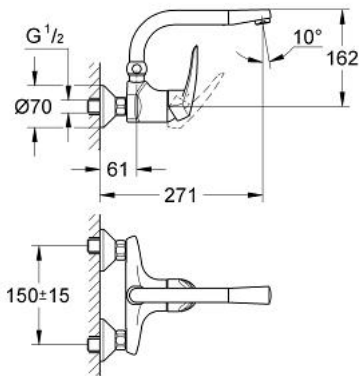

33 773 001 **EURODISC SINGLE-LEVER SINK MIXER 1/2"**

**PRODUCT DESCRIPTION**

- Colour: chrome
- wall mounted
- GROHE SilkMove 46 mm ceramic cartridge
- GROHE LongLife finish
- adjustable flow rate limiter
- swivelling tubular spout with Mousseur and stop limiter
- mousseur
- S-unions

## 33 773 001 EURODISC SINGLE-LEVER SINK MIXER 1/2"

### SPARE PARTS, July 2006 – now

- 1: Lever (Spare part-nr. 46600000)
- 2: Shield (Spare part-nr. 46570000)
- 3: Cartridge (Spare part-nr. 46048000)
- 4: Screw joint (Spare part-nr. 45044000)
- 5: S-union (Spare part-nr. 12075000)
- 5.1: Ball seal dia. 9x6.8 mm (Spare part-nr. 0138600M)
- 5.2: Escutcheon (Spare part-nr. 0221000M)
- 6: Spout (Spare part-nr. 13118000)
- 6.1: Sealing washer (Spare part-nr. 0128500M)
- 6.2: Mousseur (Spare part-nr. 13929000)
- 7: Extension 3/4", 20 mm (Spare part-nr. 0713000M)\*