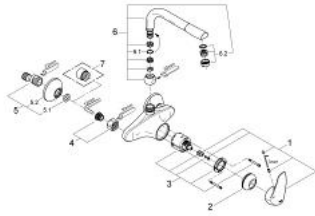

## 33 773 001 EURODISC SINGLE-LEVER SINK MIXER 1/2"

### PRODUCT DESCRIPTION

- Colour: chrome
- wall mounted
- GROHE SilkMove 46 mm ceramic cartridge
- GROHE LongLife finish
- adjustable flow rate limiter
- swivel tubular spout with stop limiter
- mousseur
- S-unions

### SPARE PARTS, 7月 2006 – now

- 1: Lever (Spare part-nr. 46600000)
- 2: Cap (Spare part-nr. 46570000)
- 3: Cartridge (Spare part-nr. 46048000)
- 4: Screw connection 1/2" (Spare part-nr. 45044000)
- 5: S-union (Spare part-nr. 12075000)
- 5.1: Seal (Spare part-nr. 0138600M)
- 5.2: Escutcheon (Spare part-nr. 0221000M)
- 6: Spout (Spare part-nr. 13118000)
- 6.1: Sealing washer (Spare part-nr. 0128500M)
- 6.2: Mousseur (Spare part-nr. 13929000)
- 7: Extension 3/4", 20 mm (Spare part-nr. 0713000M)\*