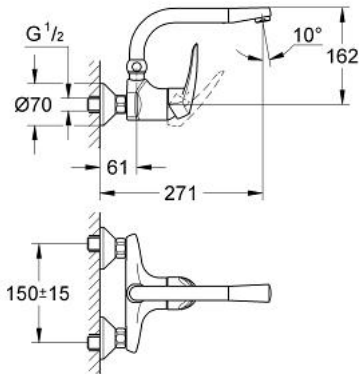

## 33 773 001 EURODISC SINGLE-LEVER SINK MIXER 1/2"

### PRODUCT DESCRIPTION

- Colour: chrome
- wall mounted
- GROHE SilkMove 46 mm ceramic cartridge
- GROHE LongLife finish
- adjustable flow rate limiter
- swivel tubular spout with stop limiter
- mousseur
- S-unions

### SPARE PARTS, 7月 2006 – now

- 1: Lever (Spare part-nr. 46600000)
- 2: Cap (Spare part-nr. 46570000)
- 3: Cartridge (Spare part-nr. 46048000)
- 4: Screw connection 1/2" (Spare part-nr. 45044000)
- 5: S-union (Spare part-nr. 12075000)
- 5.1: Seal (Spare part-nr. 0138600M)
- 5.2: Escutcheon (Spare part-nr. 0221000M)
- 6: Spout (Spare part-nr. 13118000)
- 6.1: Sealing washer (Spare part-nr. 0128500M)
- 6.2: Mousseur (Spare part-nr. 13929000)
- 7: Extension 3/4", 20 mm (Spare part-nr. 0713000M)\*