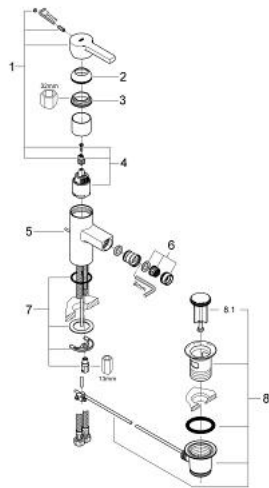

33 848 000 LINEARE_ SINGLE-LEVER BIDET MIXER S-SIZE

PRODUCT DESCRIPTION

- Colour: chrome
- single hole installation
- GROHE SilkMove 35 mm ceramic cartridge
- adjustable flow rate limiter
- GROHE LongLife finish
- rapid-installation-system
- ball-joint mousseur
- pop-up waste set 1 1/4"
- flexible connection hoses

33 848 000 LINEARE_SINGLE-LEVER BIDET MIXER
S-SIZE

SPARE PARTS, October 2012 – now

- 1: Lever (Spare part-nr. 46582000)
- 2: Shield (Spare part-nr. 46116000)
- 3: Ring (Spare part-nr. 04456000)
- 4: Cartridge (Spare part-nr. 46374000)
- 5: Pop-up rod (Spare part-nr. 46739000)
- 6: Mousseur (Spare part-nr. 13929000)
- 7: Shank mounting kit (Spare part-nr. 46249000)
- 8: Pop-up waste set 1 1/4" (Spare part-nr. 28910000)
- 8.1: Plug (Spare part-nr. 07182000)
- 8.2: Eccentric rod (Spare part-nr. 07052000)
- 9: Mounting wrench (Spare part-nr. 19017000)*
- 10: Eccentric rod (Spare part-nr. 07341000)*