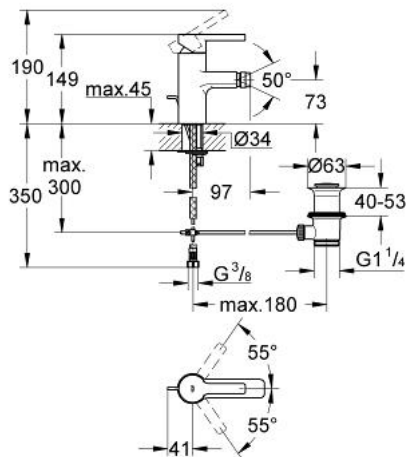

33 848 000 LINEARE_ SINGLE-LEVER BIDET MIXER S-SIZE

PRODUCT DESCRIPTION

- Colour: chrome
- single hole installation
- GROHE SilkMove 35 mm ceramic cartridge
- adjustable flow rate limiter
- GROHE LongLife finish
- rapid-installation-system
- ball-joint mousseur
- pop-up waste set 1 1/4"
- flexible connection hoses

33 848 000 LINEARE_SINGLE-LEVER BIDET MIXER
S-SIZE

SPARE PARTS, October 2012 – now

- 1: Lever (Spare part-nr. 46582000)
- 2: Shield (Spare part-nr. 46116000)
- 3: Ring (Spare part-nr. 04456000)
- 4: Cartridge (Spare part-nr. 46374000)
- 5: Pop-up rod (Spare part-nr. 46739000)
- 6: Mousseur (Spare part-nr. 13929000)
- 7: Shank mounting kit (Spare part-nr. 46249000)
- 8: Pop-up waste set 1 1/4" (Spare part-nr. 28910000)
- 8.1: Plug (Spare part-nr. 07182000)
- 8.2: Eccentric rod (Spare part-nr. 07052000)
- 9: Mounting wrench (Spare part-nr. 19017000)*
- 10: Eccentric rod (Spare part-nr. 07341000)*