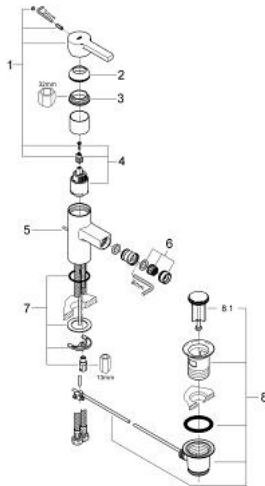

33 848 000 **LINEARE_ SINGLE-LEVER BIDET MIXER 1/2" S-SIZE**

PRODUCT DESCRIPTION

- Colour: chrome
- single hole installation
- GROHE SilkMove 35 mm ceramic cartridge
- adjustable flow rate limiter
- GROHE LongLife finish
- rapid installation system
- ball-joint mousseur
- pop-up waste set 1 1/4"
- flexible connection hoses

33 848 000 LINEARE_ SINGLE-LEVER BIDET MIXER 1/2" S-SIZE

SPARE PARTS, 10月 2012 – now

- 1: Lever (Spare part-nr. 46582000)
- 2: Cap (Spare part-nr. 46116000)
- 3: Ring (Spare part-nr. 04456000)
- 4: Cartridge (Spare part-nr. 46374000)
- 5: Pop-up rod (Spare part-nr. 46739000)
- 6: Mousseur (Spare part-nr. 13929000)
- 7: Shank mounting kit (Spare part-nr. 46249000)
- 8: Waste set 1 1/4" (Spare part-nr. 28910000)
- 8.1: Plug (Spare part-nr. 07182000)
- 8.2: Eccentric rod (Spare part-nr. 07052000)
- 9: Mounting wrench (Spare part-nr. 19017000)*
- 10: Eccentric rod (Spare part-nr. 07341000)*