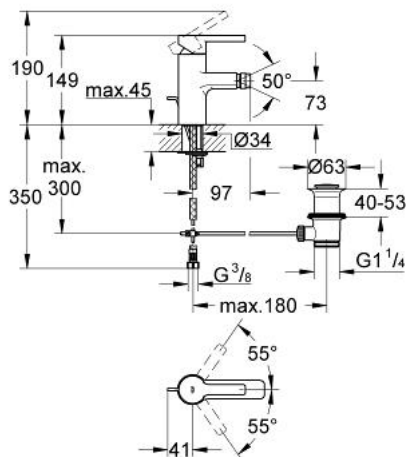

33 848 000 **LINEARE_ SINGLE-LEVER BIDET MIXER 1/2" S-SIZE**

PRODUCT DESCRIPTION

- Colour: chrome
- single hole installation
- GROHE SilkMove 35 mm ceramic cartridge
- adjustable flow rate limiter
- GROHE LongLife finish
- rapid installation system
- ball-joint mousseur
- pop-up waste set 1 1/4"
- flexible connection hoses

33 848 000 LINEARE_ SINGLE-LEVER BIDET MIXER 1/2" S-SIZE

SPARE PARTS, 10月 2012 – now

- 1: Lever (Spare part-nr. 46582000)
- 2: Cap (Spare part-nr. 46116000)
- 3: Ring (Spare part-nr. 04456000)
- 4: Cartridge (Spare part-nr. 46374000)
- 5: Pop-up rod (Spare part-nr. 46739000)
- 6: Mousseur (Spare part-nr. 13929000)
- 7: Shank mounting kit (Spare part-nr. 46249000)
- 8: Waste set 1 1/4" (Spare part-nr. 28910000)
- 8.1: Plug (Spare part-nr. 07182000)
- 8.2: Eccentric rod (Spare part-nr. 07052000)
- 9: Mounting wrench (Spare part-nr. 19017000)*
- 10: Eccentric rod (Spare part-nr. 07341000)*