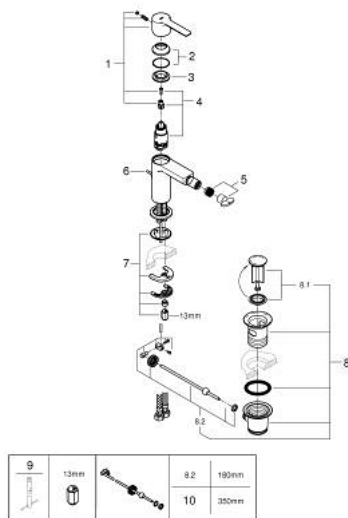

33 848 001 LINEARE SINGLE-LEVER BIDET MIXER S-SIZE

PRODUCT DESCRIPTION

- Colour: chrome
- single hole installation
- metal lever
- GROHE SilkMove 28 mm ceramic cartridge
- with temperature limiter
- GROHE LongLife finish
- GROHE EcoJoy - less water, perfect flow
- maximum flow rate (at 3 bar): 5 l/min
- FastFixation Plus installation system
- ball-joint mousseur
- pop-up waste set 1 1/4"
- flexible connection hoses
- minimum pressure 1,0 bar
- AquaCalibrator

33 848 001 LINEARE SINGLE-LEVER BIDET MIXER S-SIZE

SPARE PARTS, July 2016 – now

- 1: Lever (Spare part-nr. 46980000)
- 2: Shield (Spare part-nr. 46581000)
- 3: Fitting ring (Spare part-nr. 07419000)
- 4: Cartridge (Spare part-nr. 46580000)
- 5: Mousseur (Spare part-nr. 13998000)
- 6: Pop-up rod (Spare part-nr. 46739000)
- 7: Shank mounting kit (Spare part-nr. 46645000)
- 8: Pop-up waste set 1 1/4" (Spare part-nr. 28910000)
- 8.1: Plug (Spare part-nr. 07182000)
- 8.2: Eccentric rod (Spare part-nr. 07052000)
- 9: Mounting wrench (Spare part-nr. 19017000)*
- 10: Eccentric rod (Spare part-nr. 07341000)*