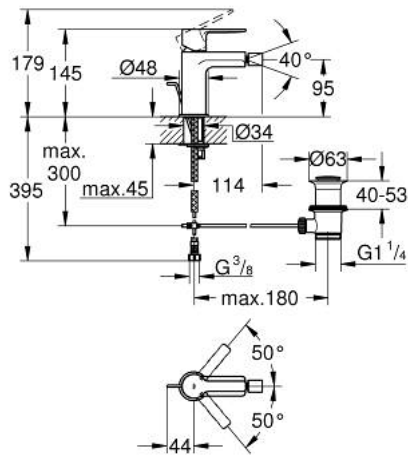

33 848 001 LINEARE SINGLE-LEVER BIDET MIXER S-SIZE

PRODUCT DESCRIPTION

- Colour: chrome
- single hole installation
- metal lever
- GROHE SilkMove 28 mm ceramic cartridge
- with temperature limiter
- GROHE LongLife finish
- GROHE EcoJoy - less water, perfect flow
- maximum flow rate (at 3 bar): 5 l/min
- GROHE FastFixation Plus installation system
- ball-joint mousseur
- pop-up waste set 1 1/4"
- flexible connection hoses
- minimum pressure 1,0 bar

33 848 001 LINEARE SINGLE-LEVER BIDET MIXER S-SIZE

SPARE PARTS, July 2016 – now

- 1: Lever (Spare part-nr. 46980000)
- 2: Shield (Spare part-nr. 46581000)
- 3: Fitting ring (Spare part-nr. 07419000)
- 4: Cartridge (Spare part-nr. 46580000)
- 5: Mousseur (Spare part-nr. 13998000)
- 6: Pop-up rod (Spare part-nr. 46739000)
- 7: Shank mounting kit (Spare part-nr. 46645000)
- 8: Pop-up waste set 1 1/4" (Spare part-nr. 28910000)
- 8.1: Plug (Spare part-nr. 07182000)
- 8.2: Eccentric rod (Spare part-nr. 07052000)
- 9: Mounting wrench (Spare part-nr. 19017000)*
- 10: Eccentric rod (Spare part-nr. 07341000)*