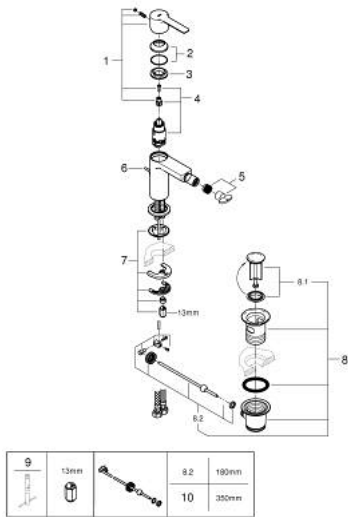

33 848 001 LINEARE SINGLE-LEVER BIDET MIXER S-SIZE

PRODUCT DESCRIPTION

- Colour: chrome
- single hole installation
- metal lever
- GROHE SilkMove 28 mm ceramic cartridge
- with temperature limiter
- GROHE LongLife finish
- GROHE EcoJoy - less water, perfect flow
- maximum flow rate (at 3 bar): 5 l/min
- GROHE FastFixation Plus installation system
- ball-joint mousseur
- pop-up waste set 1 1/4"
- flexible connection hoses
- minimum pressure 1,0 bar

33 848 001 LINEARE SINGLE-LEVER BIDET MIXER S-SIZE

SPARE PARTS, July 2016 – now

- 1: Lever (Spare part-nr. 46980000)
- 2: Shield (Spare part-nr. 46581000)
- 3: Fitting ring (Spare part-nr. 07419000)
- 4: Cartridge (Spare part-nr. 46580000)
- 5: Mousseur (Spare part-nr. 13998000)
- 6: Pop-up rod (Spare part-nr. 46739000)
- 7: Shank mounting kit (Spare part-nr. 46645000)
- 8: Pop-up waste set 1 1/4" (Spare part-nr. 28910000)
- 8.1: Plug (Spare part-nr. 07182000)
- 8.2: Eccentric rod (Spare part-nr. 07052000)
- 9: Mounting wrench (Spare part-nr. 19017000)*
- 10: Eccentric rod (Spare part-nr. 07341000)*