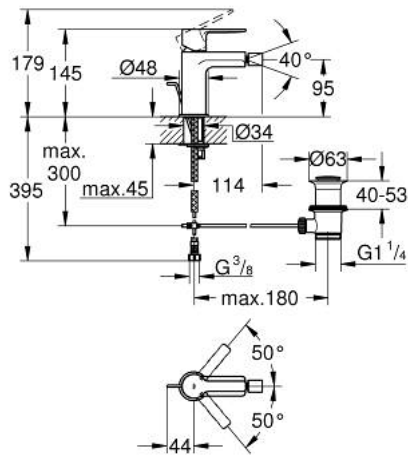

33 848 001 LINEARE SINGLE-LEVER BIDET MIXER S-SIZE

PRODUCT DESCRIPTION

- Colour: chrome
- single hole installation
- metal lever
- GROHE SilkMove 28 mm ceramic cartridge
- with temperature limiter
- GROHE LongLife finish
- GROHE EcoJoy - less water, perfect flow
- maximum flow rate (at 3 bar): 5 l/min
- FastFixation Plus installation system
- ball-joint mousseur
- pop-up waste set 1 1/4"
- flexible connection hoses
- minimum pressure 1,0 bar
- AquaCalibrator

33 848 001 LINEARE SINGLE-LEVER BIDET MIXER S-SIZE

SPARE PARTS, July 2016 – now

- 1: Lever (Spare part-nr. 46980000)
- 2: Shield (Spare part-nr. 46581000)
- 3: Fitting ring (Spare part-nr. 07419000)
- 4: Cartridge (Spare part-nr. 46580000)
- 5: Mousseur (Spare part-nr. 13998000)
- 6: Pop-up rod (Spare part-nr. 46739000)
- 7: Shank mounting kit (Spare part-nr. 46645000)
- 8: Pop-up waste set 1 1/4" (Spare part-nr. 28910000)
- 8.1: Plug (Spare part-nr. 07182000)
- 8.2: Eccentric rod (Spare part-nr. 07052000)
- 9: Mounting wrench (Spare part-nr. 19017000)*
- 10: Eccentric rod (Spare part-nr. 07341000)*