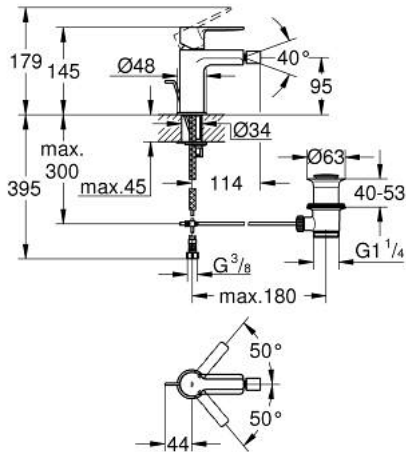

33 848 001 LINEARE SINGLE-LEVER BIDET MIXER 1/2" S-SIZE

PRODUCT DESCRIPTION

- Colour: chrome
- single hole installation
- metal lever
- GROHE SilkMove 28 mm ceramic cartridge
- with temperature limiter
- GROHE LongLife finish
- GROHE EcoJoy - Less water, perfect flow
- maximum flow rate (at 3 bar): 5 l/min
- FastFixation Plus installation system
- ball-joint mousseur
- pop-up waste set 1 1/4"
- flexible connection hoses
- min. recommended pressure 1.0 bar
- AquaCalibrator

33 848 001 LINEARE SINGLE-LEVER BIDET MIXER 1/2" S-SIZE

SPARE PARTS, 7月 2016 – now

- 1: Lever (Spare part-nr. 46980000)
 - 2: Cap (Spare part-nr. 46581000)
 - 3: Fitting ring (Spare part-nr. 07419000)
 - 4: Cartridge (Spare part-nr. 46580000)
 - 5: Mousseur (Spare part-nr. 13998000)
 - 6: Pop-up rod (Spare part-nr. 46739000)
 - 7: Shank mounting kit (Spare part-nr. 46645000)
 - 8: Waste set 1 1/4" (Spare part-nr. 28910000)
 - 8.1: Plug (Spare part-nr. 07182000)
 - 8.2: Eccentric rod (Spare part-nr. 07052000)
 - 9: Mounting wrench (Spare part-nr. 19017000)*
 - 10: Eccentric rod (Spare part-nr. 07341000)*
- * Optional accessories