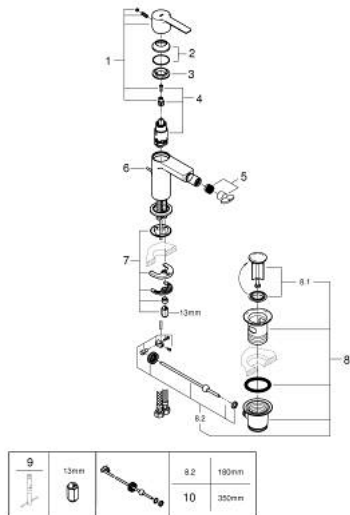

33 848 001 LINEARE SINGLE-LEVER BIDET MIXER 1/2" S-SIZE

PRODUCT DESCRIPTION

- Colour: chrome
- single hole installation
- metal lever
- GROHE SilkMove 28 mm ceramic cartridge
- with temperature limiter
- GROHE LongLife finish
- GROHE EcoJoy - Less water, perfect flow
- maximum flow rate (at 3 bar): 5 l/min
- FastFixation Plus installation system
- ball-joint mousseur
- pop-up waste set 1 1/4"
- flexible connection hoses
- min. recommended pressure 1.0 bar
- AquaCalibrator

33 848 001 LINEARE SINGLE-LEVER BIDET MIXER 1/2" S-SIZE

SPARE PARTS, 7月 2016 – now

- 1: Lever (Spare part-nr. 46980000)
 - 2: Cap (Spare part-nr. 46581000)
 - 3: Fitting ring (Spare part-nr. 07419000)
 - 4: Cartridge (Spare part-nr. 46580000)
 - 5: Mousseur (Spare part-nr. 13998000)
 - 6: Pop-up rod (Spare part-nr. 46739000)
 - 7: Shank mounting kit (Spare part-nr. 46645000)
 - 8: Waste set 1 1/4" (Spare part-nr. 28910000)
 - 8.1: Plug (Spare part-nr. 07182000)
 - 8.2: Eccentric rod (Spare part-nr. 07052000)
 - 9: Mounting wrench (Spare part-nr. 19017000)*
 - 10: Eccentric rod (Spare part-nr. 07341000)*
- * Optional accessories