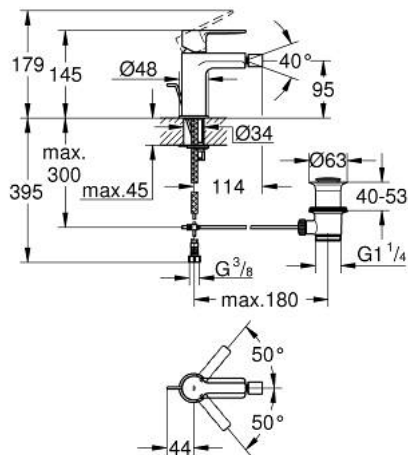

33 848 AL1 LINEARE SINGLE-LEVER BIDET MIXER S-SIZE

PRODUCT DESCRIPTION

- Colour: brushed hard graphite
- single hole installation
- metal lever
- GROHE SilkMove 28 mm ceramic cartridge
- with temperature limiter
- GROHE LongLife finish
- GROHE EcoJoy - less water, perfect flow
- maximum flow rate (at 3 bar): 5 l/min
- FastFixation Plus installation system
- ball-joint mousseur
- pop-up waste set 1 1/4"
- flexible connection hoses
- minimum pressure 1,0 bar
- AquaCalibrator

33 848 AL1 LINEARE SINGLE-LEVER BIDET MIXER S-SIZE

SPARE PARTS, March 2019 – now

- 1: Lever (Spare part-nr. 46980AL0)
- 2: Shield (Spare part-nr. 46581AL0)
- 3: Fitting ring (Spare part-nr. 07419000)
- 4: Cartridge (Spare part-nr. 46580000)
- 5: Mousseur (Spare part-nr. 13998000)
- 6: Pop-up rod (Spare part-nr. 46739AL0)
- 7: Shank mounting kit (Spare part-nr. 46645000)
- 8: Pop-up waste set 1 1/4" (Spare part-nr. 28910AL0)
- 8.1: Plug (Spare part-nr. 07182AL0)
- 8.2: Eccentric rod (Spare part-nr. 07052000)
- 9: Mounting wrench (Spare part-nr. 19017000)*
- 10: Eccentric rod (Spare part-nr. 07341000)*