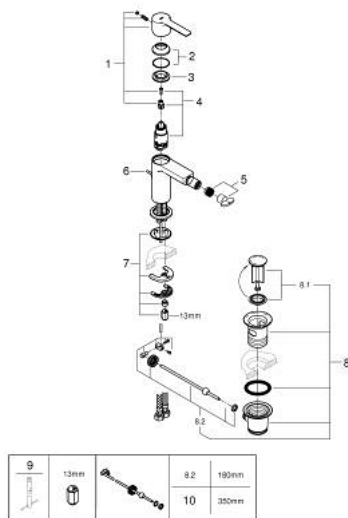

33 848 AL1 LINEARE SINGLE-LEVER BIDET MIXER S-SIZE

PRODUCT DESCRIPTION

- Colour: brushed hard graphite
- single hole installation
- metal lever
- GROHE SilkMove 28 mm ceramic cartridge
- with temperature limiter
- GROHE LongLife finish
- GROHE EcoJoy - less water, perfect flow
- maximum flow rate (at 3 bar): 5 l/min
- GROHE FastFixation Plus installation system
- ball-joint mousseur
- pop-up waste set 1 1/4"
- flexible connection hoses
- minimum pressure 1,0 bar

33 848 AL1 LINEARE SINGLE-LEVER BIDET MIXER S-SIZE

SPARE PARTS, March 2019 – now

- 1: Lever (Spare part-nr. 46980AL0)
- 2: Shield (Spare part-nr. 46581AL0)
- 3: Fitting ring (Spare part-nr. 07419000)
- 4: Cartridge (Spare part-nr. 46580000)
- 5: Mousseur (Spare part-nr. 13998000)
- 6: Pop-up rod (Spare part-nr. 46739AL0)
- 7: Shank mounting kit (Spare part-nr. 46645000)
- 8: Pop-up waste set 1 1/4" (Spare part-nr. 28910AL0)
- 8.1: Plug (Spare part-nr. 07182AL0)
- 8.2: Eccentric rod (Spare part-nr. 07052000)
- 9: Mounting wrench (Spare part-nr. 19017000)*
- 10: Eccentric rod (Spare part-nr. 07341000)*