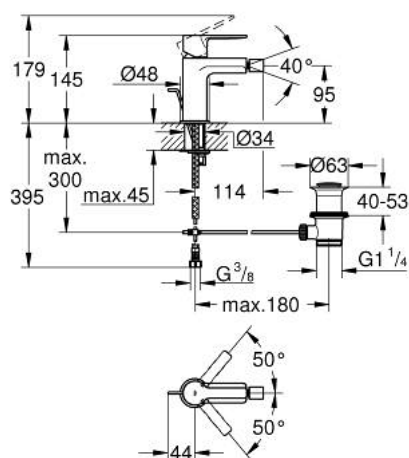

33 848 AL1 LINEARE SINGLE-LEVER BIDET MIXER S-SIZE

PRODUCT DESCRIPTION

- Colour: brushed hard graphite
- single hole installation
- metal lever
- GROHE SilkMove 28 mm ceramic cartridge
- with temperature limiter
- GROHE LongLife finish
- GROHE EcoJoy - less water, perfect flow
- maximum flow rate (at 3 bar): 5 l/min
- GROHE FastFixation Plus installation system
- ball-joint mousseur
- pop-up waste set 1 1/4"
- flexible connection hoses
- minimum pressure 1,0 bar

33 848 AL1 LINEARE SINGLE-LEVER BIDET MIXER S-SIZE

SPARE PARTS, March 2019 – now

- 1: Lever (Spare part-nr. 46980AL0)
- 2: Shield (Spare part-nr. 46581AL0)
- 3: Fitting ring (Spare part-nr. 07419000)
- 4: Cartridge (Spare part-nr. 46580000)
- 5: Mousseur (Spare part-nr. 13998000)
- 6: Pop-up rod (Spare part-nr. 46739AL0)
- 7: Shank mounting kit (Spare part-nr. 46645000)
- 8: Pop-up waste set 1 1/4" (Spare part-nr. 28910AL0)
- 8.1: Plug (Spare part-nr. 07182AL0)
- 8.2: Eccentric rod (Spare part-nr. 07052000)
- 9: Mounting wrench (Spare part-nr. 19017000)*
- 10: Eccentric rod (Spare part-nr. 07341000)*