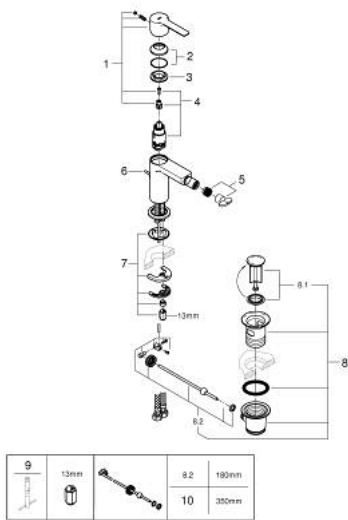

33 848 AL1 LINEARE SINGLE-LEVER BIDET MIXER S-SIZE

PRODUCT DESCRIPTION

- Colour: brushed hard graphite
- single hole installation
- metal lever
- GROHE SilkMove 28 mm ceramic cartridge
- with temperature limiter
- GROHE LongLife finish
- GROHE EcoJoy - less water, perfect flow
- maximum flow rate (at 3 bar): 5 l/min
- FastFixation Plus installation system
- ball-joint mousseur
- pop-up waste set 1 1/4"
- flexible connection hoses
- minimum pressure 1,0 bar
- AquaCalibrator

33 848 AL1 LINEARE SINGLE-LEVER BIDET MIXER S-SIZE

SPARE PARTS, March 2019 – now

- 1: Lever (Spare part-nr. 46980AL0)
- 2: Shield (Spare part-nr. 46581AL0)
- 3: Fitting ring (Spare part-nr. 07419000)
- 4: Cartridge (Spare part-nr. 46580000)
- 5: Mousseur (Spare part-nr. 13998000)
- 6: Pop-up rod (Spare part-nr. 46739AL0)
- 7: Shank mounting kit (Spare part-nr. 46645000)
- 8: Pop-up waste set 1 1/4" (Spare part-nr. 28910AL0)
- 8.1: Plug (Spare part-nr. 07182AL0)
- 8.2: Eccentric rod (Spare part-nr. 07052000)
- 9: Mounting wrench (Spare part-nr. 19017000)*
- 10: Eccentric rod (Spare part-nr. 07341000)*