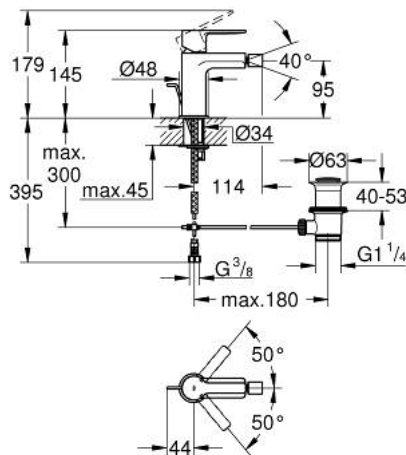

## 33 848 DC1 LINEARE SINGLE-LEVER BIDET MIXER S-SIZE

### PRODUCT DESCRIPTION

- Colour: Supersteel
- single hole installation
- metal lever
- GROHE SilkMove 28 mm ceramic cartridge
- with temperature limiter
- GROHE LongLife finish
- GROHE EcoJoy - less water, perfect flow
- maximum flow rate (at 3 bar): 5 l/min
- FastFixation Plus installation system
- ball-joint mousseur
- pop-up waste set 1 1/4"
- flexible connection hoses
- minimum pressure 1,0 bar
- AquaCalibrator

### SPARE PARTS, September 2016 – now

- 1: Lever (Spare part-nr. 46980DC0)
- 2: Shield (Spare part-nr. 46581DC0)
- 3: Fitting ring (Spare part-nr. 07419000)
- 4: Cartridge (Spare part-nr. 46580000)
- 5: Mousseur (Spare part-nr. 13998000)
- 6: Pop-up rod (Spare part-nr. 46739EN0)
- 7: Shank mounting kit (Spare part-nr. 46645000)
- 8: Pop-up waste set 1 1/4" (Spare part-nr. 28910DC0)
- 8.1: Plug (Spare part-nr. 07182DC0)
- 8.2: Eccentric rod (Spare part-nr. 07052000)
- 9: Mounting wrench (Spare part-nr. 19017000)\*
- 10: Eccentric rod (Spare part-nr. 07341000)\*