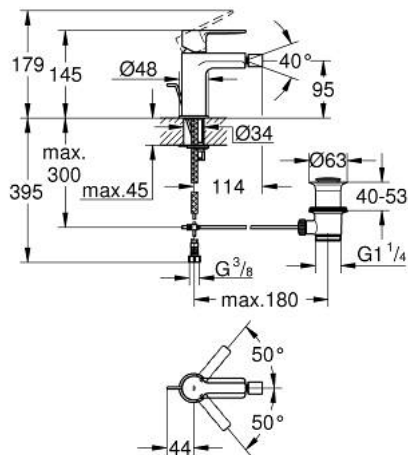

## 33 848 DC1 LINEARE SINGLE-LEVER BIDET MIXER S-SIZE

### PRODUCT DESCRIPTION

- Colour: Supersteel
- single hole installation
- metal lever
- GROHE SilkMove 28 mm ceramic cartridge
- with temperature limiter
- GROHE LongLife finish
- GROHE EcoJoy - less water, perfect flow
- maximum flow rate (at 3 bar): 5 l/min
- GROHE FastFixation Plus installation system
- ball-joint mousseur
- pop-up waste set 1 1/4"
- flexible connection hoses
- minimum pressure 1,0 bar

### SPARE PARTS, September 2016 – now

- 1: Lever (Spare part-nr. 46980DC0)
- 2: Shield (Spare part-nr. 46581DC0)
- 3: Fitting ring (Spare part-nr. 07419000)
- 4: Cartridge (Spare part-nr. 46580000)
- 5: Mousseur (Spare part-nr. 13998000)
- 6: Pop-up rod (Spare part-nr. 46739EN0)
- 7: Shank mounting kit (Spare part-nr. 46645000)
- 8: Pop-up waste set 1 1/4" (Spare part-nr. 28910DC0)
- 8.1: Plug (Spare part-nr. 07182DC0)
- 8.2: Eccentric rod (Spare part-nr. 07052000)
- 9: Mounting wrench (Spare part-nr. 19017000)\*
- 10: Eccentric rod (Spare part-nr. 07341000)\*