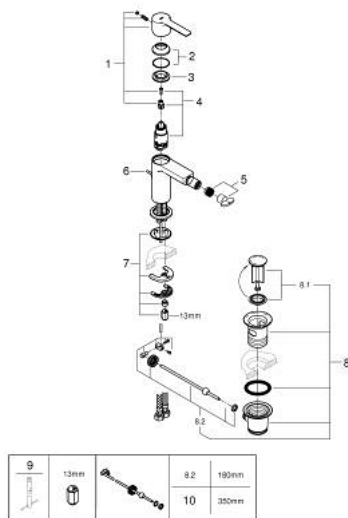

## 33 848 DC1 LINEARE SINGLE-LEVER BIDET MIXER S-SIZE

### PRODUCT DESCRIPTION

- Colour: Supersteel
- single hole installation
- metal lever
- GROHE SilkMove 28 mm ceramic cartridge
- with temperature limiter
- GROHE LongLife finish
- GROHE EcoJoy - less water, perfect flow
- maximum flow rate (at 3 bar): 5 l/min
- FastFixation Plus installation system
- ball-joint mousseur
- pop-up waste set 1 1/4"
- flexible connection hoses
- minimum pressure 1,0 bar
- AquaCalibrator

### SPARE PARTS, September 2016 – now

- 1: Lever (Spare part-nr. 46980DC0)
- 2: Shield (Spare part-nr. 46581DC0)
- 3: Fitting ring (Spare part-nr. 07419000)
- 4: Cartridge (Spare part-nr. 46580000)
- 5: Mousseur (Spare part-nr. 13998000)
- 6: Pop-up rod (Spare part-nr. 46739EN0)
- 7: Shank mounting kit (Spare part-nr. 46645000)
- 8: Pop-up waste set 1 1/4" (Spare part-nr. 28910DC0)
- 8.1: Plug (Spare part-nr. 07182DC0)
- 8.2: Eccentric rod (Spare part-nr. 07052000)
- 9: Mounting wrench (Spare part-nr. 19017000)\*
- 10: Eccentric rod (Spare part-nr. 07341000)\*