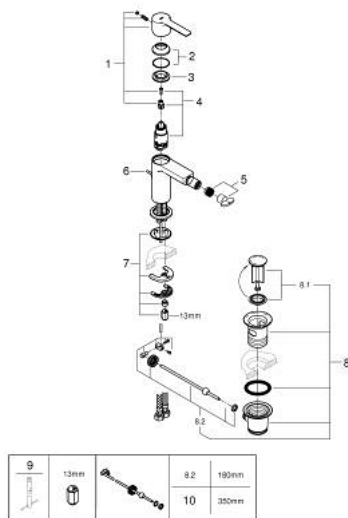

## 33 848 DC1 LINEARE SINGLE-LEVER BIDET MIXER S-SIZE

### PRODUCT DESCRIPTION

- Colour: Supersteel
- single hole installation
- metal lever
- GROHE SilkMove 28 mm ceramic cartridge
- with temperature limiter
- GROHE LongLife finish
- GROHE EcoJoy - less water, perfect flow
- maximum flow rate (at 3 bar): 5 l/min
- GROHE FastFixation Plus installation system
- ball-joint mousseur
- pop-up waste set 1 1/4"
- flexible connection hoses
- minimum pressure 1,0 bar

### SPARE PARTS, September 2016 – now

- 1: Lever (Spare part-nr. 46980DC0)
- 2: Shield (Spare part-nr. 46581DC0)
- 3: Fitting ring (Spare part-nr. 07419000)
- 4: Cartridge (Spare part-nr. 46580000)
- 5: Mousseur (Spare part-nr. 13998000)
- 6: Pop-up rod (Spare part-nr. 46739EN0)
- 7: Shank mounting kit (Spare part-nr. 46645000)
- 8: Pop-up waste set 1 1/4" (Spare part-nr. 28910DC0)
- 8.1: Plug (Spare part-nr. 07182DC0)
- 8.2: Eccentric rod (Spare part-nr. 07052000)
- 9: Mounting wrench (Spare part-nr. 19017000)\*
- 10: Eccentric rod (Spare part-nr. 07341000)\*