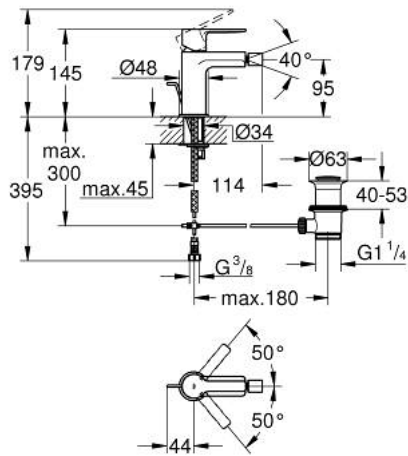

33 848 DC1 LINEARE SINGLE-LEVER BIDET MIXER 1/2" S-SIZE

PRODUCT DESCRIPTION

- Colour: supersteel
- single hole installation
- metal lever
- GROHE SilkMove 28 mm ceramic cartridge
- with temperature limiter
- GROHE LongLife finish
- GROHE EcoJoy - Less water, perfect flow
- maximum flow rate (at 3 bar): 5 l/min
- GROHE FastFixation Plus installation system
- ball-joint mousseur
- pop-up waste set 1 1/4"
- flexible connection hoses
- min. recommended pressure 1.0 bar

33 848 DC1 LINEARE SINGLE-LEVER BIDET MIXER 1/2" S-SIZE

SPARE PARTS, 9月 2016 – now

- 1: Lever (Spare part-nr. 46980DC0)
- 2: Cap (Spare part-nr. 46581DC0)
- 3: Fitting ring (Spare part-nr. 07419000)
- 4: Cartridge (Spare part-nr. 46580000)
- 5: Mousseur (Spare part-nr. 13998000)
- 6: Pop-up rod (Spare part-nr. 46739EN0)
- 7: Shank mounting kit (Spare part-nr. 46645000)
- 8: Waste set 1 1/4" (Spare part-nr. 28910DC0)
- 8.1: Plug (Spare part-nr. 07182DC0)
- 8.2: Eccentric rod (Spare part-nr. 07052000)
- 9: Mounting wrench (Spare part-nr. 19017000)*
- 10: Eccentric rod (Spare part-nr. 07341000)*