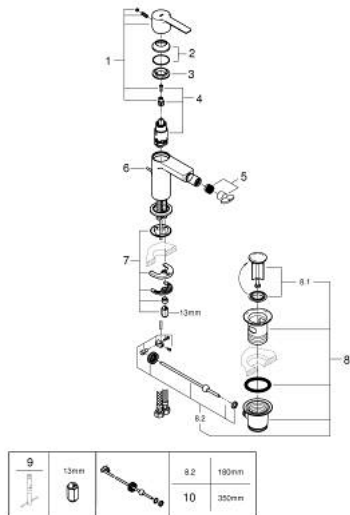

33 848 DC1 LINEARE SINGLE-LEVER BIDET MIXER 1/2" S-SIZE

PRODUCT DESCRIPTION

- Colour: supersteel
- single hole installation
- metal lever
- GROHE SilkMove 28 mm ceramic cartridge
- with temperature limiter
- GROHE LongLife finish
- GROHE EcoJoy - Less water, perfect flow
- maximum flow rate (at 3 bar): 5 l/min
- GROHE FastFixation Plus installation system
- ball-joint mousseur
- pop-up waste set 1 1/4"
- flexible connection hoses
- min. recommended pressure 1.0 bar

33 848 DC1 LINEARE SINGLE-LEVER BIDET MIXER 1/2" S-SIZE

SPARE PARTS, 9月 2016 – now

- 1: Lever (Spare part-nr. 46980DC0)
- 2: Cap (Spare part-nr. 46581DC0)
- 3: Fitting ring (Spare part-nr. 07419000)
- 4: Cartridge (Spare part-nr. 46580000)
- 5: Mousseur (Spare part-nr. 13998000)
- 6: Pop-up rod (Spare part-nr. 46739EN0)
- 7: Shank mounting kit (Spare part-nr. 46645000)
- 8: Waste set 1 1/4" (Spare part-nr. 28910DC0)
- 8.1: Plug (Spare part-nr. 07182DC0)
- 8.2: Eccentric rod (Spare part-nr. 07052000)
- 9: Mounting wrench (Spare part-nr. 19017000)*
- 10: Eccentric rod (Spare part-nr. 07341000)*