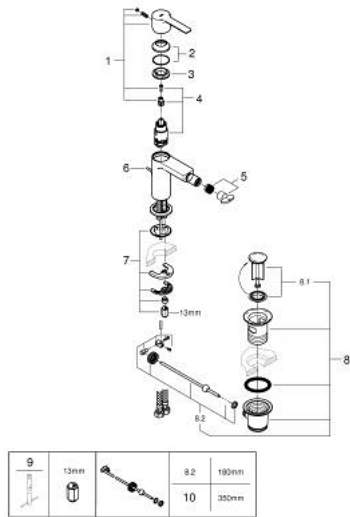

33 848 DC1 LINEARE SINGLE-LEVER BIDET MIXER 1/2" S-SIZE

PRODUCT DESCRIPTION

- Colour: supersteel
- single hole installation
- metal lever
- GROHE SilkMove 28 mm ceramic cartridge
- with temperature limiter
- GROHE LongLife finish
- GROHE EcoJoy - Less water, perfect flow
- maximum flow rate (at 3 bar): 5 l/min
- FastFixation Plus installation system
- ball-joint mousseur
- pop-up waste set 1 1/4"
- flexible connection hoses
- min. recommended pressure 1.0 bar
- AquaCalibrator

33 848 DC1 LINEARE SINGLE-LEVER BIDET MIXER 1/2" S-SIZE

SPARE PARTS, 9月 2016 – now

- 1: Lever (Spare part-nr. 46980DC0)
- 2: Cap (Spare part-nr. 46581DC0)
- 3: Fitting ring (Spare part-nr. 07419000)
- 4: Cartridge (Spare part-nr. 46580000)
- 5: Mousseur (Spare part-nr. 13998000)
- 6: Pop-up rod (Spare part-nr. 46739EN0)
- 7: Shank mounting kit (Spare part-nr. 46645000)
- 8: Waste set 1 1/4" (Spare part-nr. 28910DC0)
- 8.1: Plug (Spare part-nr. 07182DC0)
- 8.2: Eccentric rod (Spare part-nr. 07052000)
- 9: Mounting wrench (Spare part-nr. 19017000)*
- 10: Eccentric rod (Spare part-nr. 07341000)*