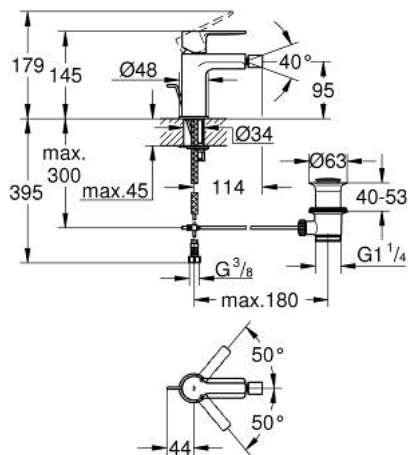

33 848 DC1 LINEARE SINGLE-LEVER BIDET MIXER 1/2" S-SIZE

PRODUCT DESCRIPTION

- Colour: supersteel
- single hole installation
- metal lever
- GROHE SilkMove 28 mm ceramic cartridge
- with temperature limiter
- GROHE LongLife finish
- GROHE EcoJoy - Less water, perfect flow
- maximum flow rate (at 3 bar): 5 l/min
- FastFixation Plus installation system
- ball-joint mousseur
- pop-up waste set 1 1/4"
- flexible connection hoses
- min. recommended pressure 1.0 bar
- AquaCalibrator

33 848 DC1 LINEARE SINGLE-LEVER BIDET MIXER 1/2" S-SIZE

SPARE PARTS, 9月 2016 – now

- 1: Lever (Spare part-nr. 46980DC0)
- 2: Cap (Spare part-nr. 46581DC0)
- 3: Fitting ring (Spare part-nr. 07419000)
- 4: Cartridge (Spare part-nr. 46580000)
- 5: Mousseur (Spare part-nr. 13998000)
- 6: Pop-up rod (Spare part-nr. 46739EN0)
- 7: Shank mounting kit (Spare part-nr. 46645000)
- 8: Waste set 1 1/4" (Spare part-nr. 28910DC0)
- 8.1: Plug (Spare part-nr. 07182DC0)
- 8.2: Eccentric rod (Spare part-nr. 07052000)
- 9: Mounting wrench (Spare part-nr. 19017000)*
- 10: Eccentric rod (Spare part-nr. 07341000)*