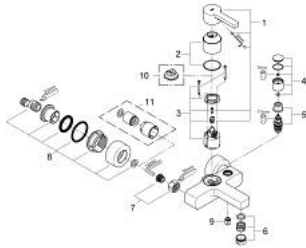

33 849 000 LINEARE_SINGLE-LEVER BATH/SHOWER MIXER

PRODUCT DESCRIPTION

- Colour: chrome
- wall mounted
- GROHE SilkMove 46 mm ceramic cartridge
- GROHE LongLife finish
- adjustable flow rate limiter
- automatic diverter: bath/shower
- mousseur
- integrated non-return valves in shower outlets 1/2"
- covered S-unions
- Protected against backflow
- optional temperature limiter ref. no. 46 505
- without shower set

33 849 000 LINEARE_ SINGLE-LEVER BATH/SHOWER MIXER

SPARE PARTS, January 2007 – now

- 1: Lever (Spare part-nr. 46583000)
- 2: Shield (Spare part-nr. 46584000)
- 3: Cartridge (Spare part-nr. 46048000)
- 4: Diverter knob (Spare part-nr. 46585000)
- 5: Diverter (Spare part-nr. 08915000)
- 6: Mousseur (Spare part-nr. 13927000)
- 7: Screw joint (Spare part-nr. 45044000)
- 8: S-union (Spare part-nr. 12693000)
- 9: Non-return valve (Spare part-nr. 08565000)
- 10: Temperature limiter (Spare part-nr. 46375000)*
- 11: Extension set 1/2", 30 mm (Spare part-nr. 46238000)*