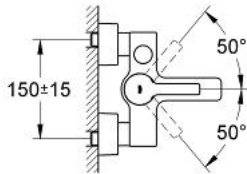

33 849 000 LINEARE_SINGLE-LEVER BATH/SHOWER MIXER

PRODUCT DESCRIPTION

- Colour: chrome
- wall mounted
- GROHE SilkMove 46 mm ceramic cartridge
- GROHE LongLife finish
- adjustable flow rate limiter
- automatic diverter: bath/shower
- mousseur
- integrated non-return valves in shower outlets 1/2"
- covered S-unions
- Protected against backflow
- optional temperature limiter ref. no. 46 505
- without shower set

33 849 000 LINEARE_ SINGLE-LEVER BATH/SHOWER MIXER

SPARE PARTS, January 2007 – now

- 1: Lever (Spare part-nr. 46583000)
- 2: Shield (Spare part-nr. 46584000)
- 3: Cartridge (Spare part-nr. 46048000)
- 4: Diverter knob (Spare part-nr. 46585000)
- 5: Diverter (Spare part-nr. 08915000)
- 6: Mousseur (Spare part-nr. 13927000)
- 7: Screw joint (Spare part-nr. 45044000)
- 8: S-union (Spare part-nr. 12693000)
- 9: Non-return valve (Spare part-nr. 08565000)
- 10: Temperature limiter (Spare part-nr. 46375000)*
- 11: Extension set 1/2", 30 mm (Spare part-nr. 46238000)*