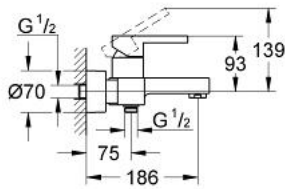

33 849 000 LINEARE_SINGLE-LEVER BATH/SHOWER MIXER

PRODUCT DESCRIPTION

- Colour: chrome
- wall mounted
- GROHE SilkMove 46 mm ceramic cartridge
- GROHE LongLife finish
- adjustable flow rate limiter
- automatic diverter: bath/shower
- mousseur
- integrated non-return valves in shower outlets 1/2"
- covered S-unions
- Protected against backflow
- optional temperature limiter ref. no. 46 505
- without shower set

33 849 000 LINEARE_ SINGLE-LEVER BATH/SHOWER MIXER

SPARE PARTS, January 2007 – now

- 1: Lever (Spare part-nr. 46583000)
- 2: Shield (Spare part-nr. 46584000)
- 3: Cartridge (Spare part-nr. 46048000)
- 4: Diverter knob (Spare part-nr. 46585000)
- 5: Diverter (Spare part-nr. 08915000)
- 6: Mousseur (Spare part-nr. 13927000)
- 7: Screw joint (Spare part-nr. 45044000)
- 8: S-union (Spare part-nr. 12693000)
- 9: Non-return valve (Spare part-nr. 08565000)
- 10: Temperature limiter (Spare part-nr. 46375000)*
- 11: Extension set 1/2", 30 mm (Spare part-nr. 46238000)*