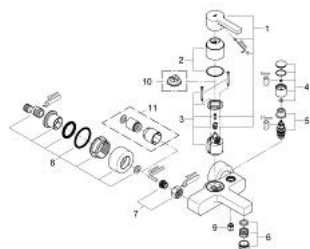

33 849 000 **LINEARE\_ SINGLE-LEVER BATH MIXER 1/2"**

**PRODUCT DESCRIPTION**

- Colour: chrome
- wall mounted
- GROHE SilkMove 46 mm ceramic cartridge
- GROHE LongLife finish
- adjustable flow rate limiter
- automatic diverter: bath/shower
- mousseur
- integrated non-return valves in the shower outlet 1/2"
- covered S-unions
- protected against backflow
- optional temperature limiter ref. no. 46 505
- without shower set

## 33 849 000 LINEARE\_ SINGLE-LEVER BATH MIXER 1/2"

### SPARE PARTS, 1月 2007 – now

- 1: Lever (Spare part-nr. 46583000)
- 2: Cap (Spare part-nr. 46584000)
- 3: Cartridge (Spare part-nr. 46048000)
- 4: Diverter knob (Spare part-nr. 46585000)
- 5: Diverter (Spare part-nr. 08915000)
- 6: Mousseur (Spare part-nr. 13927000)
- 7: Screw connection 1/2" (Spare part-nr. 45044000)
- 8: S-union (Spare part-nr. 12693000)
- 9: Non-return valve (Spare part-nr. 08565000)
- 10: Temperature limiter (Spare part-nr. 46375000)\*
- 11: Extension set, 30 mm (Spare part-nr. 46238000)\*