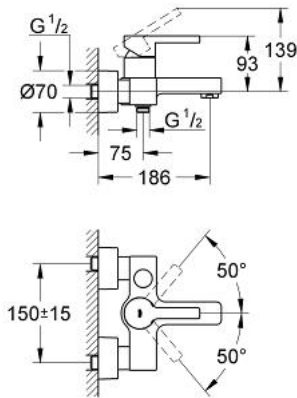

33 849 000 **LINEARE\_ SINGLE-LEVER BATH MIXER 1/2"**

**PRODUCT DESCRIPTION**

- Colour: chrome
- wall mounted
- GROHE SilkMove 46 mm ceramic cartridge
- GROHE LongLife finish
- adjustable flow rate limiter
- automatic diverter: bath/shower
- mousseur
- integrated non-return valves in the shower outlet 1/2"
- covered S-unions
- protected against backflow
- optional temperature limiter ref. no. 46 505
- without shower set

## 33 849 000 LINEARE\_ SINGLE-LEVER BATH MIXER 1/2"

### SPARE PARTS, 1月 2007 – now

- 1: Lever (Spare part-nr. 46583000)
- 2: Cap (Spare part-nr. 46584000)
- 3: Cartridge (Spare part-nr. 46048000)
- 4: Diverter knob (Spare part-nr. 46585000)
- 5: Diverter (Spare part-nr. 08915000)
- 6: Mousseur (Spare part-nr. 13927000)
- 7: Screw connection 1/2" (Spare part-nr. 45044000)
- 8: S-union (Spare part-nr. 12693000)
- 9: Non-return valve (Spare part-nr. 08565000)
- 10: Temperature limiter (Spare part-nr. 46375000)\*
- 11: Extension set, 30 mm (Spare part-nr. 46238000)\*