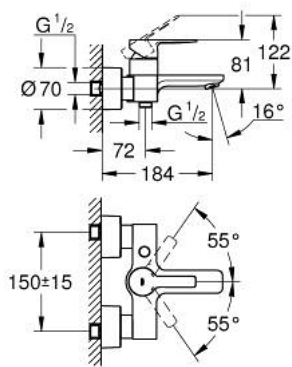

## 33 849 001 LINEARE SINGLE-LEVER BATH/SHOWER MIXER

### PRODUCT DESCRIPTION

- Colour: chrome
- wall mounted
- metal lever
- GROHE SilkMove 35 mm ceramic cartridge
- with temperature limiter
- GROHE LongLife finish
- automatic diverter: bath/shower
- mousseur
- shower outlet 1/2"
- integrated non-return valve
- covered S-unions
- Protected against backflow
- minimum pressure 1,0 bar
- pillar installation optional with pillar unions 12 030 000

### SPARE PARTS, July 2016 – now

- 1: Lever (Spare part-nr. 46987000)
- 2: Cartridge (Spare part-nr. 46374000)
- 3: Mousseur (Spare part-nr. 13952000)
- 4: Diverter knob (Spare part-nr. 64309000)
- 5: Diverter (Spare part-nr. 46947000)
- 6: Non-return valve (Spare part-nr. 08565000)
- 7: Screw joint (Spare part-nr. 45044000)
- 8: S-union (Spare part-nr. 12693000)
- 9: Extension set 1/2", 30 mm (Spare part-nr. 46238000)\*
- 10: Special spanner (Spare part-nr. 19377000)\*
- 11: Socket spanner (Spare part-nr. 19332000)\*