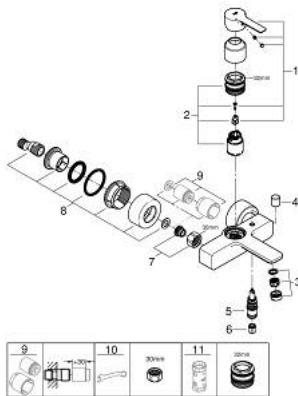

## 33 849 001 LINEARE SINGLE-LEVER BATH/SHOWER MIXER

### PRODUCT DESCRIPTION

- Colour: chrome
- wall mounted
- metal lever
- GROHE SilkMove 35 mm ceramic cartridge
- with temperature limiter
- GROHE LongLife finish
- automatic diverter: bath/shower
- mousseur
- shower outlet 1/2"
- integrated non-return valve
- covered S-unions
- Protected against backflow
- minimum pressure 1,0 bar
- pillar installation optional with pillar unions 12 030 000

### SPARE PARTS, July 2016 – now

- 1: Lever (Spare part-nr. 46987000)
- 2: Cartridge (Spare part-nr. 46374000)
- 3: Mousseur (Spare part-nr. 13952000)
- 4: Diverter knob (Spare part-nr. 64309000)
- 5: Diverter (Spare part-nr. 46947000)
- 6: Non-return valve (Spare part-nr. 08565000)
- 7: Screw joint (Spare part-nr. 45044000)
- 8: S-union (Spare part-nr. 12693000)
- 9: Extension set 1/2", 30 mm (Spare part-nr. 46238000)\*
- 10: Special spanner (Spare part-nr. 19377000)\*
- 11: Socket spanner (Spare part-nr. 19332000)\*