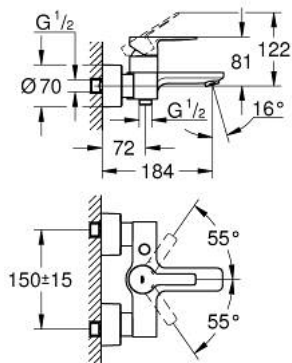

33 849 001 LINEARE SINGLE-LEVER BATH MIXER 1/2"

PRODUCT DESCRIPTION

- Colour: chrome
- wall mounted
- metal lever
- GROHE SilkMove 35 mm ceramic cartridge
- with temperature limiter
- GROHE LongLife finish
- automatic diverter: bath/shower
- mousseur
- shower outlet 1/2"
- integrated non-return valve
- covered S-unions
- protected against backflow
- min. recommended pressure 1.0 bar
- pillar installation optional with pillar unions 12 030 000

33 849 001 LINEARE SINGLE-LEVER BATH MIXER 1/2"

SPARE PARTS, 7月 2016 – now

- 1: Lever (Spare part-nr. 46987000)
- 2: Cartridge (Spare part-nr. 46374000)
- 3: Mousseur (Spare part-nr. 13952000)
- 4: Diverter knob (Spare part-nr. 64309000)
- 5: Diverter (Spare part-nr. 46947000)
- 6: Non-return valve (Spare part-nr. 08565000)
- 7: Screw connection 1/2" (Spare part-nr. 45044000)
- 8: S-union (Spare part-nr. 12693000)
- 9: Extension set, 30 mm (Spare part-nr. 46238000)*
- 10: Special spanner (Spare part-nr. 19377000)*
- 11: Socket spanner (Spare part-nr. 19332000)*