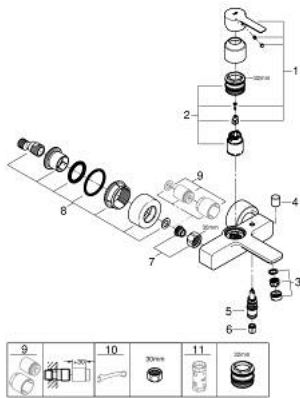

33 849 001 LINEARE SINGLE-LEVER BATH MIXER 1/2"

PRODUCT DESCRIPTION

- Colour: chrome
- wall mounted
- metal lever
- GROHE SilkMove 35 mm ceramic cartridge
- with temperature limiter
- GROHE LongLife finish
- automatic diverter: bath/shower
- mousseur
- shower outlet 1/2"
- integrated non-return valve
- covered S-unions
- protected against backflow
- min. recommended pressure 1.0 bar
- pillar installation optional with pillar unions 12 030 000

33 849 001 LINEARE SINGLE-LEVER BATH MIXER 1/2"

SPARE PARTS, 7月 2016 – now

- 1: Lever (Spare part-nr. 46987000)
- 2: Cartridge (Spare part-nr. 46374000)
- 3: Mousseur (Spare part-nr. 13952000)
- 4: Diverter knob (Spare part-nr. 64309000)
- 5: Diverter (Spare part-nr. 46947000)
- 6: Non-return valve (Spare part-nr. 08565000)
- 7: Screw connection 1/2" (Spare part-nr. 45044000)
- 8: S-union (Spare part-nr. 12693000)
- 9: Extension set, 30 mm (Spare part-nr. 46238000)*
- 10: Special spanner (Spare part-nr. 19377000)*
- 11: Socket spanner (Spare part-nr. 19332000)*