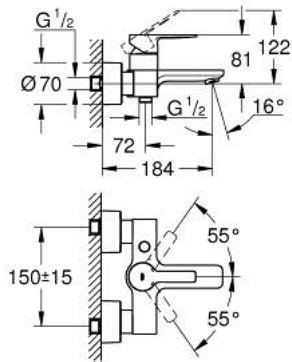

## 33 849 DC1 LINEARE SINGLE-LEVER BATH/SHOWER MIXER

### PRODUCT DESCRIPTION

- Colour: Supersteel
- wall mounted
- metal lever
- GROHE SilkMove 35 mm ceramic cartridge
- with temperature limiter
- GROHE LongLife finish
- automatic diverter: bath/shower
- mousseur
- shower outlet 1/2"
- integrated non-return valve
- covered S-unions
- Protected against backflow
- minimum pressure 1,0 bar

### SPARE PARTS, September 2016 – now

- 1: Lever (Spare part-nr. 46987DC0)
- 2: Cartridge (Spare part-nr. 46374000)
- 3: Mousseur (Spare part-nr. 13952DC0)
- 4: Diverter knob (Spare part-nr. 64309DC0)
- 5: Diverter (Spare part-nr. 46947DC0)
- 6: Non-return valve (Spare part-nr. 08565000)
- 7: Screw joint (Spare part-nr. 45044000)
- 8: S-union (Spare part-nr. 12693DC0)
- 9: Extension set 1/2", 30 mm (Spare part-nr. 46238000)\*
- 10: Special spanner (Spare part-nr. 19377000)\*
- 11: Socket spanner (Spare part-nr. 19332000)\*