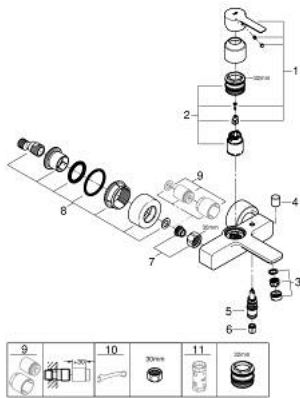

33 849 DC1 LINEARE SINGLE-LEVER BATH MIXER 1/2"

PRODUCT DESCRIPTION

- Colour: supersteel
- wall mounted
- metal lever
- GROHE SilkMove 35 mm ceramic cartridge
- with temperature limiter
- GROHE LongLife finish
- automatic diverter: bath/shower
- mousseur
- shower outlet 1/2"
- integrated non-return valve
- covered S-unions
- protected against backflow
- min. recommended pressure 1.0 bar

33 849 DC1 LINEARE SINGLE-LEVER BATH MIXER 1/2"

SPARE PARTS, 9月 2016 – now

- 1: Lever (Spare part-nr. 46987DC0)
- 2: Cartridge (Spare part-nr. 46374000)
- 3: Mousseur (Spare part-nr. 13952DC0)
- 4: Diverter knob (Spare part-nr. 64309DC0)
- 5: Diverter (Spare part-nr. 46947DC0)
- 6: Non-return valve (Spare part-nr. 08565000)
- 7: Screw connection 1/2" (Spare part-nr. 45044000)
- 8: S-union (Spare part-nr. 12693DC0)
- 9: Extension set, 30 mm (Spare part-nr. 46238000)*
- 10: Special spanner (Spare part-nr. 19377000)*
- 11: Socket spanner (Spare part-nr. 19332000)*