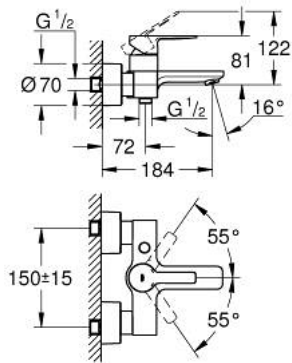

33 849 DC1 LINEARE SINGLE-LEVER BATH MIXER 1/2"

PRODUCT DESCRIPTION

- Colour: supersteel
- wall mounted
- metal lever
- GROHE SilkMove 35 mm ceramic cartridge
- with temperature limiter
- GROHE LongLife finish
- automatic diverter: bath/shower
- mousseur
- shower outlet 1/2"
- integrated non-return valve
- covered S-unions
- protected against backflow
- min. recommended pressure 1.0 bar

33 849 DC1 LINEARE SINGLE-LEVER BATH MIXER 1/2"

SPARE PARTS, 9月 2016 – now

- 1: Lever (Spare part-nr. 46987DC0)
- 2: Cartridge (Spare part-nr. 46374000)
- 3: Mousseur (Spare part-nr. 13952DC0)
- 4: Diverter knob (Spare part-nr. 64309DC0)
- 5: Diverter (Spare part-nr. 46947DC0)
- 6: Non-return valve (Spare part-nr. 08565000)
- 7: Screw connection 1/2" (Spare part-nr. 45044000)
- 8: S-union (Spare part-nr. 12693DC0)
- 9: Extension set, 30 mm (Spare part-nr. 46238000)*
- 10: Special spanner (Spare part-nr. 19377000)*
- 11: Socket spanner (Spare part-nr. 19332000)*